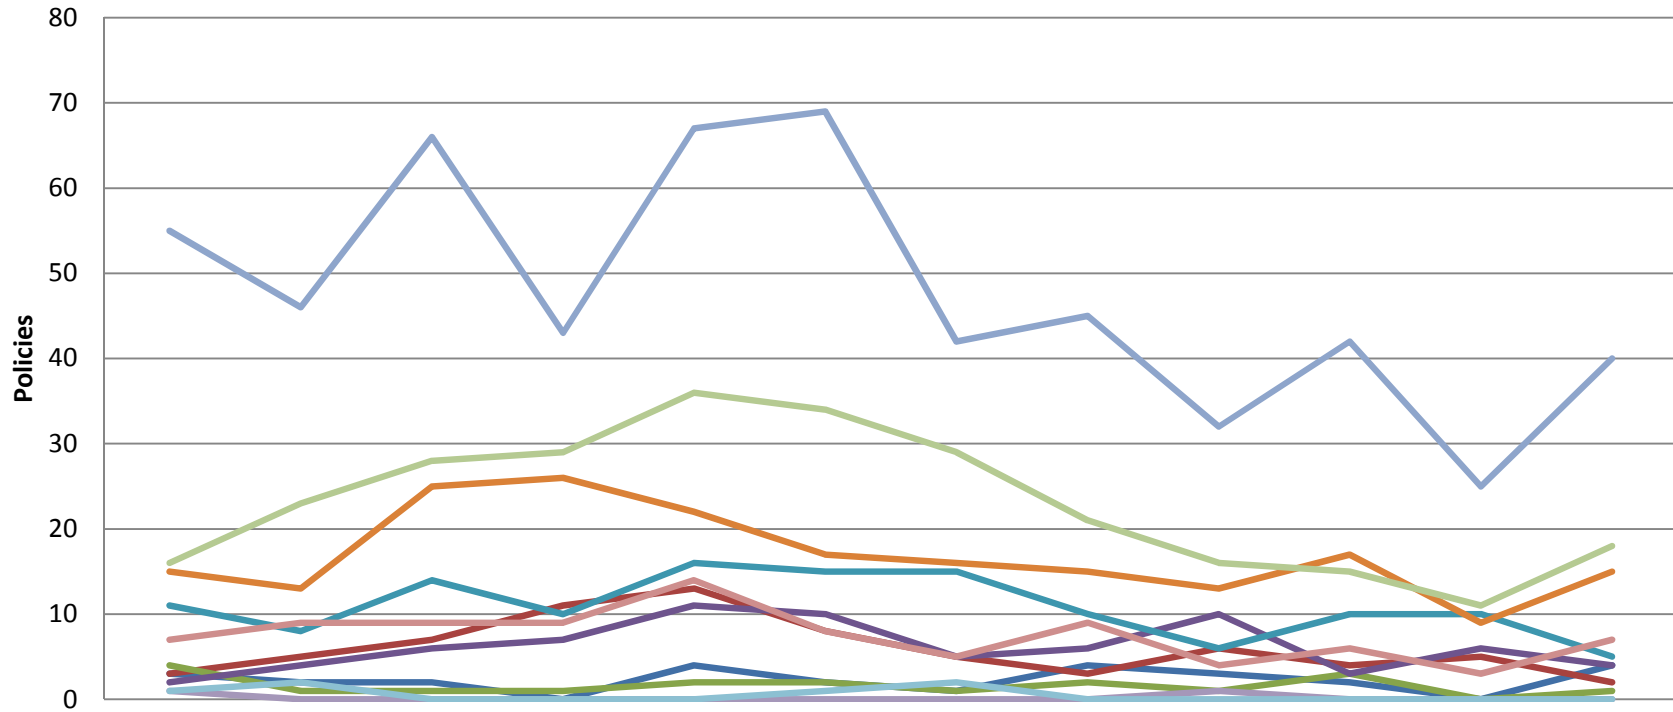

AIUA New Business (by Zone) (as of December 2018)

	Jan-18	Feb-18	Mar-18	Apr-18	May-18	Jun-18	Jul-18	Aug-18	Sep-18	Oct-18	Nov-18	Dec-18
— Gulf Front	3	2	2	0	4	2	1	4	3	2	0	4
— Zone 1 Baldwin	3	5	7	11	13	8	5	3	6	4	5	2
— Zone 1 Mobile	4	1	1	1	2	2	1	2	1	3	0	1
— Zone 2 Baldwin	2	4	6	7	11	10	5	6	10	3	6	4
— Zone 2 Mobile	11	8	14	10	16	15	15	10	6	10	10	5
— Zone 3 Baldwin	15	13	25	26	22	17	16	15	13	17	9	15
— Zone 3 Mobile	55	46	66	43	67	69	42	45	32	42	25	40
— Zone 4 Baldwin	7	9	9	9	14	8	5	9	4	6	3	7
— Zone 4 Mobile	16	23	28	29	36	34	29	21	16	15	11	18
— Zone 5 Baldwin	1	0	0	0	0	0	0	0	1	0	0	0
— Zone 5 Mobile	1	2	0	0	0	1	2	0	0	0	0	0