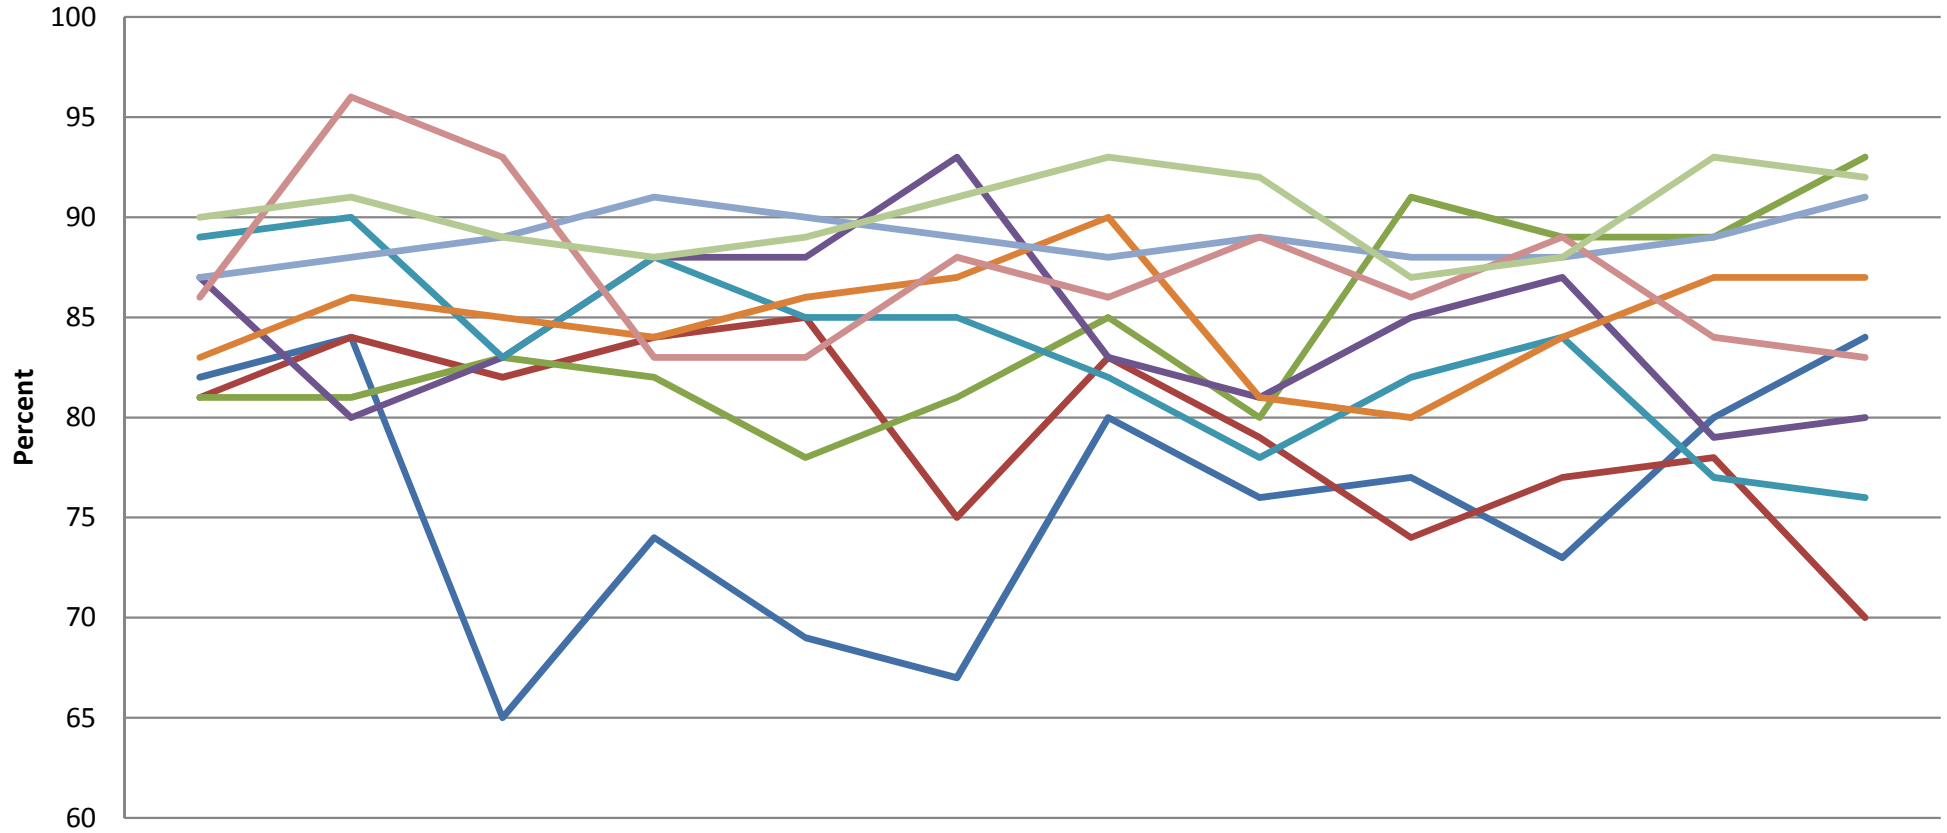

AIUA Retention (by Zone) (as of December 2018)

	Jan-18	Feb-18	Mar-18	Apr-18	May-18	Jun-18	Jul-18	Aug-18	Sep-18	Oct-18	Nov-18	Dec-18
— Gulf Front	82	84	65	74	69	67	80	76	77	73	80	84
— Zone 1 Baldwin	81	84	82	84	85	75	83	79	74	77	78	70
— Zone 1 Mobile	81	81	83	82	78	81	85	80	91	89	89	93
— Zone 2 Baldwin	87	80	83	88	88	93	83	81	85	87	79	80
— Zone 2 Mobile	89	90	83	88	85	85	82	78	82	84	77	76
— Zone 3 Baldwin	83	86	85	84	86	87	90	81	80	84	87	87
— Zone 3 Mobile	87	88	89	91	90	89	88	89	88	88	89	91
— Zone 4 Baldwin	86	96	93	83	83	88	86	89	86	89	84	83
— Zone 4 Mobile	90	91	89	88	89	91	93	92	87	88	93	92