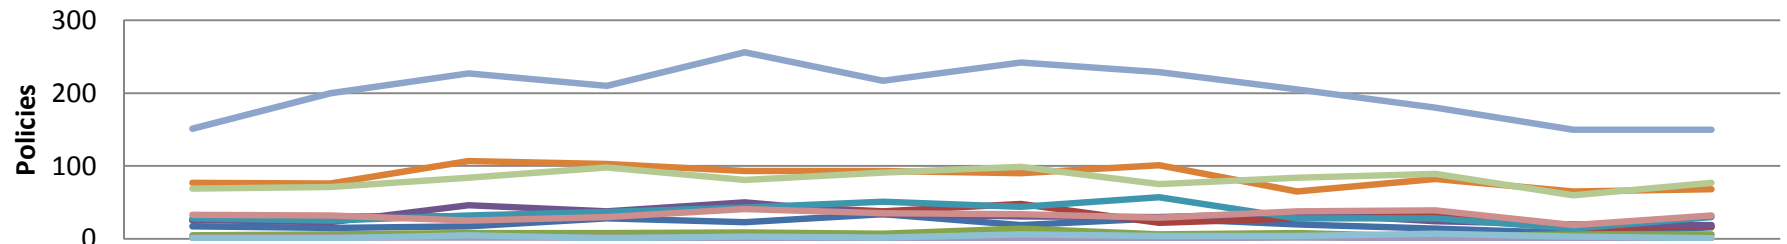

AIUA New Business (by Zone) (as of December 2014)

	Jan-14	Feb-14	Mar-14	Apr-14	May-14	Jun-14	Jul-14	Aug-14	Sep-14	Oct-14	Nov-14	Dec-14
— Gulf Front	17	15	17	28	23	34	19	28	20	14	8	16
— Zone 1 Baldwin	25	31	31	32	47	38	48	22	28	34	14	17
— Zone 1 Mobile	5	6	8	8	9	7	14	6	8	3	6	6
— Zone 2 Baldwin	26	23	46	38	50	34	31	30	35	24	20	19
— Zone 2 Mobile	28	25	32	37	43	51	44	57	28	28	14	30
— Zone 3 Baldwin	77	76	107	103	93	93	90	101	65	82	65	68
— Zone 3 Mobile	151	200	227	210	256	217	242	229	205	180	150	150
— Zone 4 Baldwin	33	32	25	30	41	35	34	29	38	39	19	32
— Zone 4 Mobile	69	71	84	98	81	91	99	75	84	89	60	77
— Zone 5 Baldwin	2	2	2	2	1	1	0	1	2	1	1	1
— Zone 5 Mobile	1	1	5	1	3	2	6	4	4	7	3	1