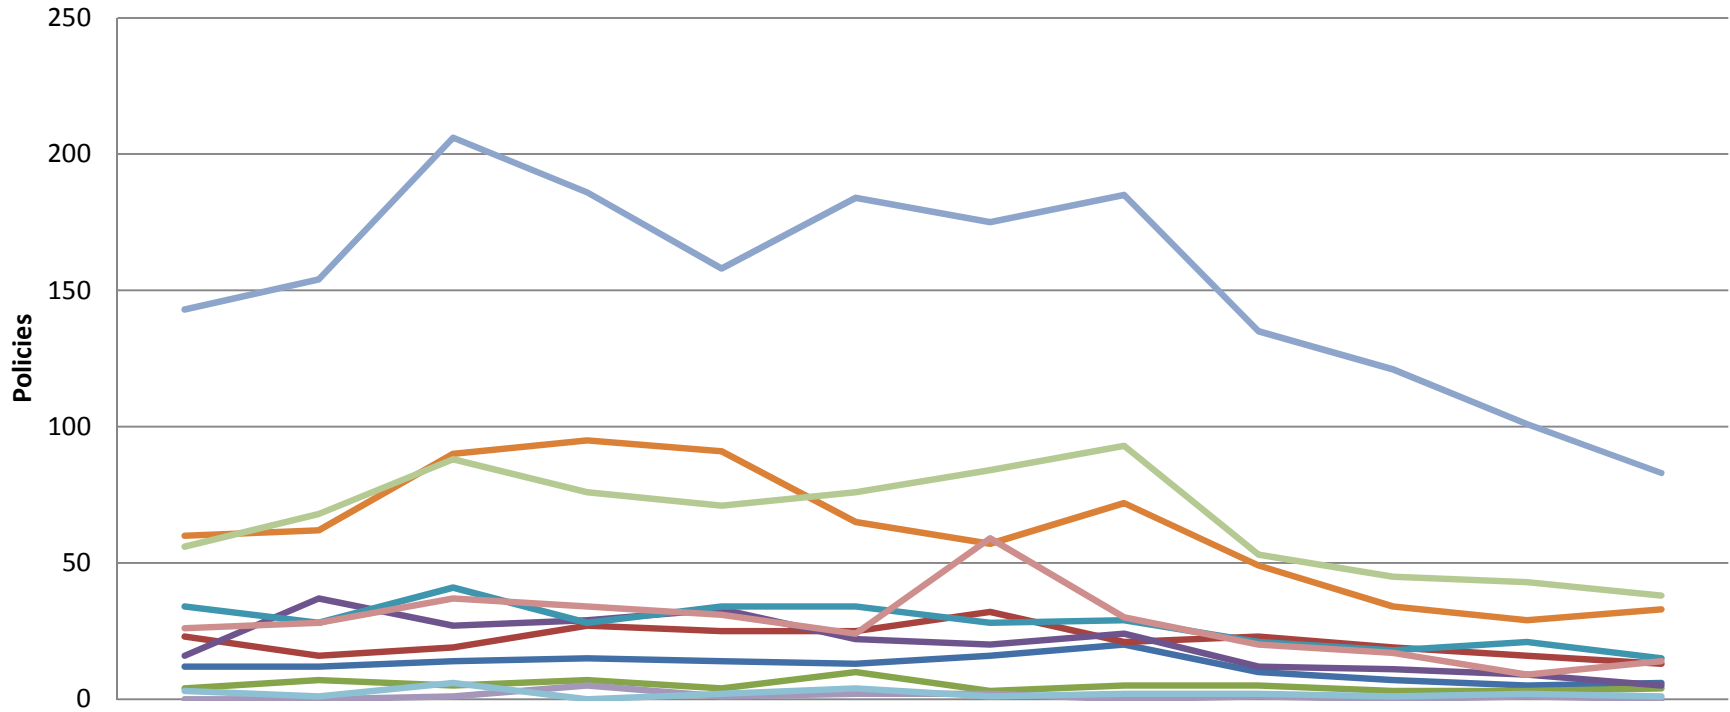

AIUA New Business (by Zone) (as of December 2015)

	Jan-15	Feb-15	Mar-15	Apr-15	May-15	Jun-15	Jul-15	Aug-15	Sep-15	Oct-15	Nov-15	Dec-15
— Gulf Front	12	12	14	15	14	13	16	20	10	7	5	6
— Zone 1 Baldwin	23	16	19	27	25	25	32	21	23	19	16	13
— Zone 1 Mobile	4	7	5	7	4	10	3	5	5	3	3	4
— Zone 2 Baldwin	16	37	27	29	33	22	20	24	12	11	9	5
— Zone 2 Mobile	34	28	41	28	34	34	28	29	21	18	21	15
— Zone 3 Baldwin	60	62	90	95	91	65	57	72	49	34	29	33
— Zone 3 Mobile	143	154	206	186	158	184	175	185	135	121	101	83
— Zone 4 Baldwin	26	28	37	34	31	24	59	30	20	17	9	14
— Zone 4 Mobile	56	68	88	76	71	76	84	93	53	45	43	38
— Zone 5 Baldwin	0	0	1	5	1	2	2	0	1	0	1	0
— Zone 5 Mobile	3	1	6	0	2	4	1	2	2	1	2	1