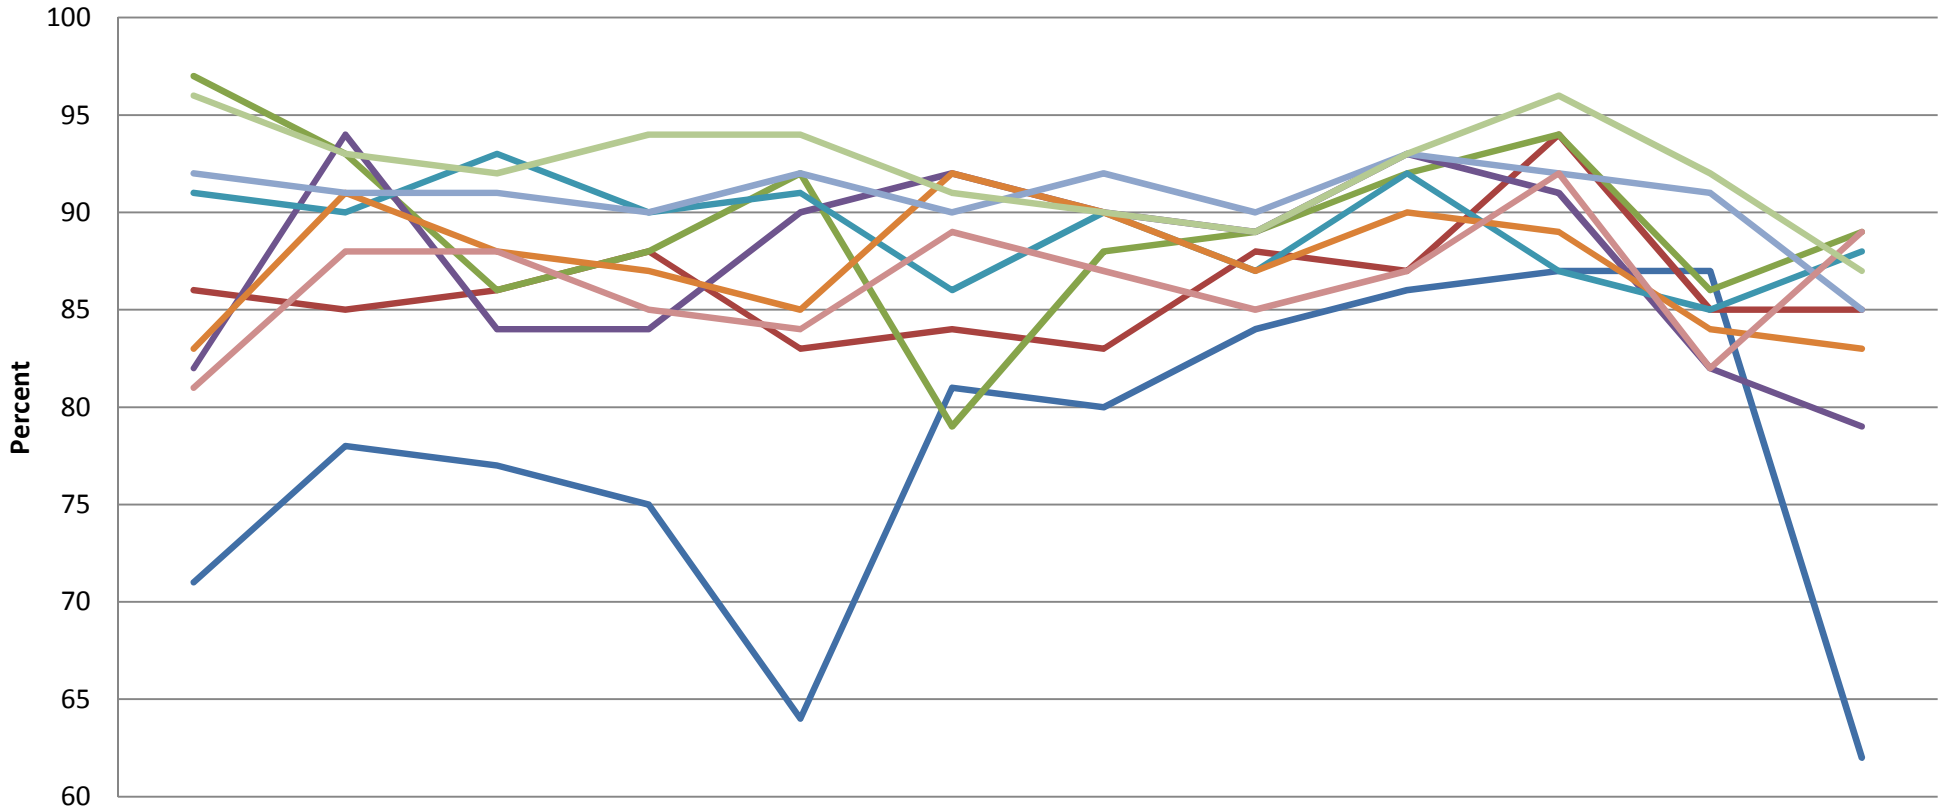

AIUA Retention (by Zone) (as of December 2017)

	Jan-17	Feb-17	Mar-17	Apr-17	May-17	Jun-17	Jul-17	Aug-17	Sep-17	Oct-17	Nov-17	Dec-17
— Gulf Front	71	78	77	75	64	81	80	84	86	87	87	62
— Zone 1 Baldwin	86	85	86	88	83	84	83	88	87	94	85	85
— Zone 1 Mobile	97	93	86	88	92	79	88	89	92	94	86	89
— Zone 2 Baldwin	82	94	84	84	90	92	90	89	93	91	82	79
— Zone 2 Mobile	91	90	93	90	91	86	90	87	92	87	85	88
— Zone 3 Baldwin	83	91	88	87	85	92	90	87	90	89	84	83
— Zone 3 Mobile	92	91	91	90	92	90	92	90	93	92	91	85
— Zone 4 Baldwin	81	88	88	85	84	89	87	85	87	92	82	89
— Zone 4 Mobile	96	93	92	94	94	91	90	89	93	96	92	87