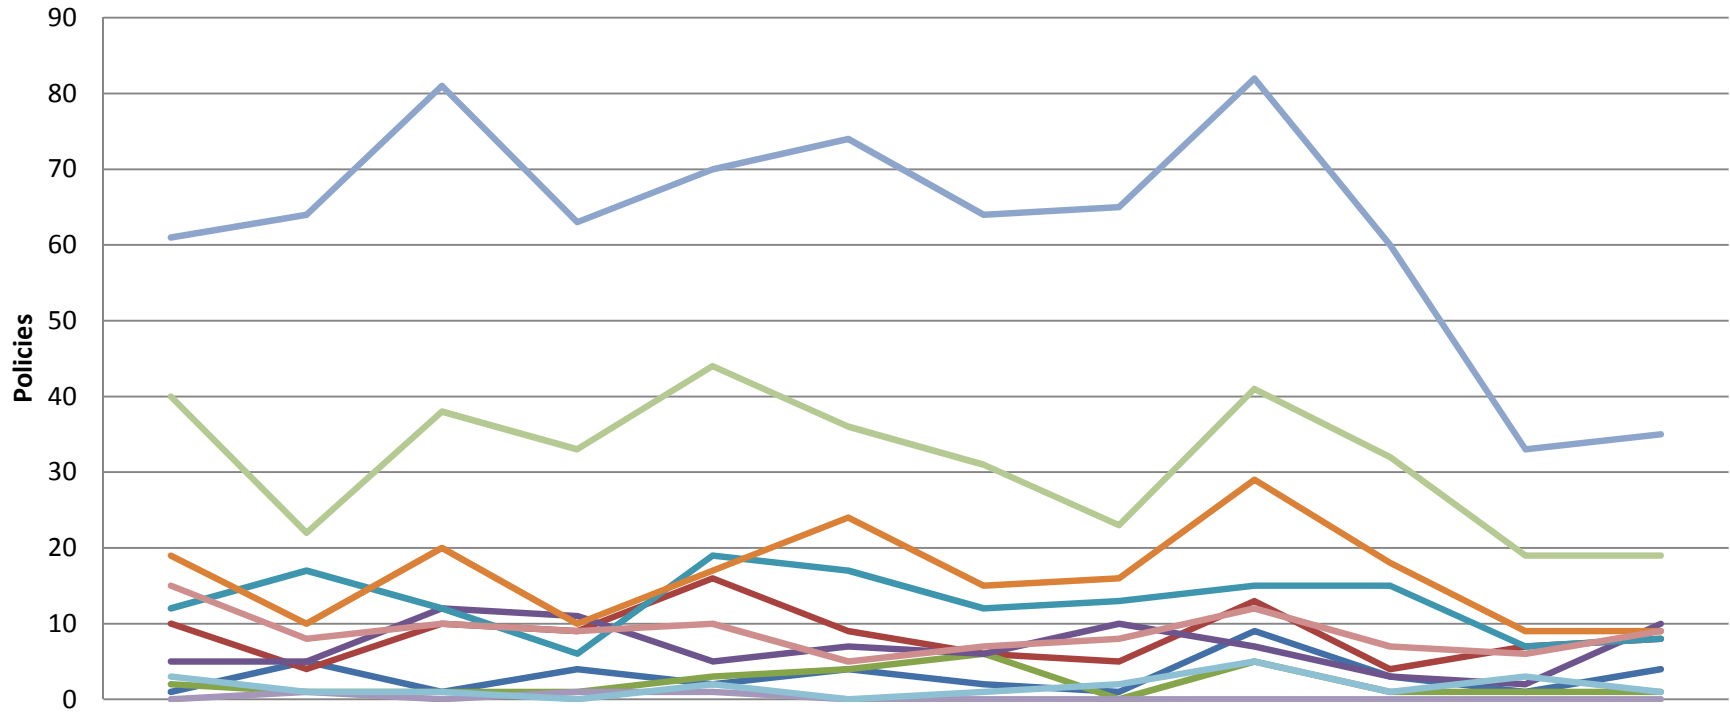

AIUA New Business (by Zone) (as of December 2017)

	Jan-17	Feb-17	Mar-17	Apr-17	May-17	Jun-17	Jul-17	Aug-17	Sep-17	Oct-17	Nov-17	Dec-17
— Gulf Front	1	5	1	4	2	4	2	1	9	3	1	4
— Zone 1 Baldwin	10	4	10	9	16	9	6	5	13	4	7	8
— Zone 1 Mobile	2	1	1	1	3	4	6	0	5	1	1	1
— Zone 2 Baldwin	5	5	12	11	5	7	6	10	7	3	2	10
— Zone 2 Mobile	12	17	12	6	19	17	12	13	15	15	7	8
— Zone 3 Baldwin	19	10	20	10	17	24	15	16	29	18	9	9
— Zone 3 Mobile	61	64	81	63	70	74	64	65	82	60	33	35
— Zone 4 Baldwin	15	8	10	9	10	5	7	8	12	7	6	9
— Zone 4 Mobile	40	22	38	33	44	36	31	23	41	32	19	19
— Zone 5 Baldwin	0	1	0	1	1	0	0	0	0	0	0	0
— Zone 5 Mobile	3	1	1	0	2	0	1	2	5	1	3	1