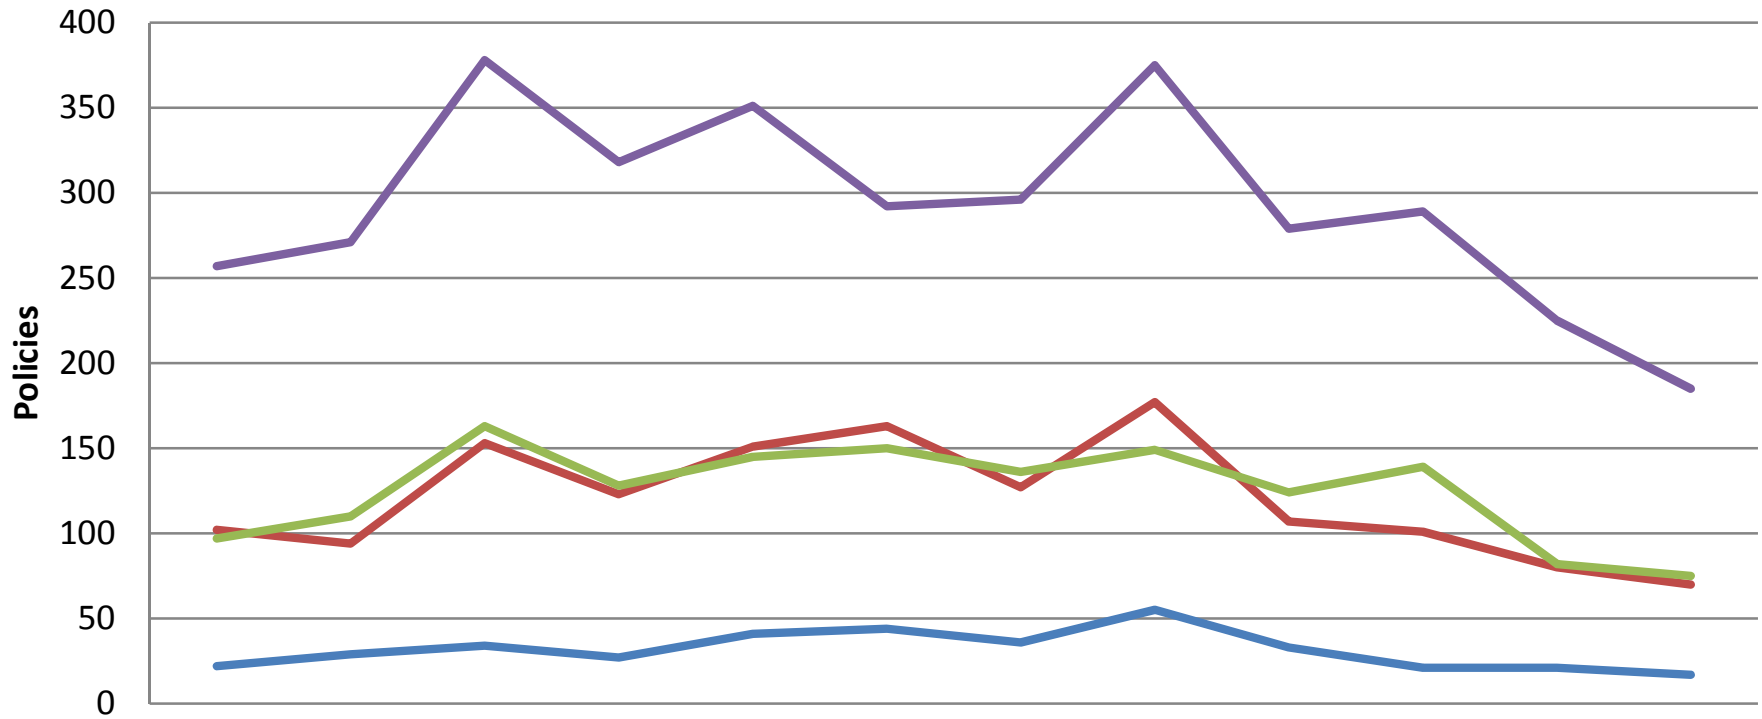

## AIUA New Business (by Zone) (as of December 2012)

	Jan-12	Feb-12	Mar-12	Apr-12	May-12	Jun-12	Jul-12	Aug-12	Sep-12	Oct-12	Nov-12	Dec-12
Zone 1	22	29	34	27	41	44	36	55	33	21	21	17
Zone 2	102	94	153	123	151	163	127	177	107	101	80	70
Zone 3	97	110	163	128	145	150	136	149	124	139	82	75
Zone 4	257	271	378	318	351	292	296	375	279	289	225	185