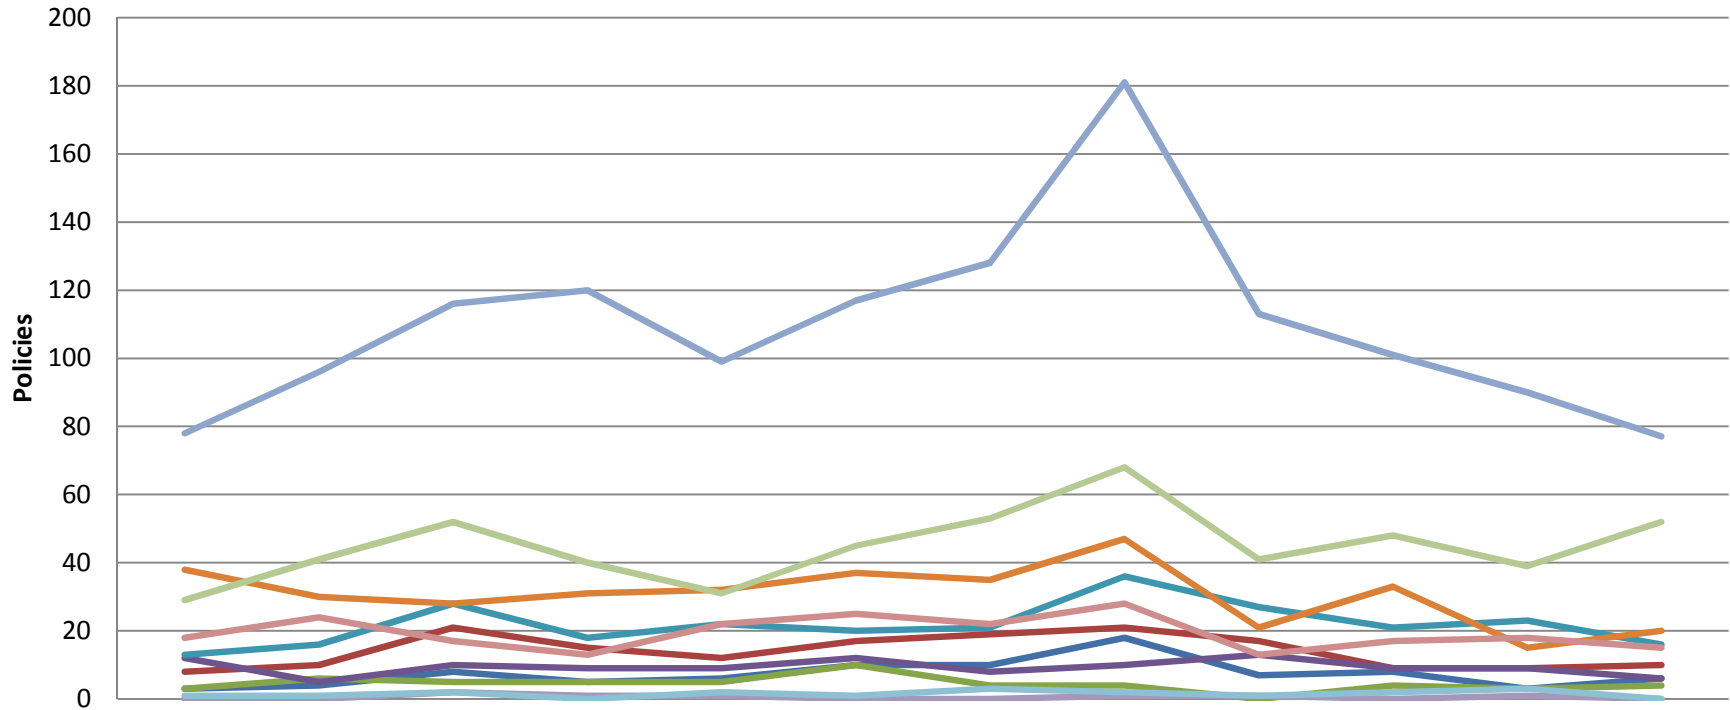

## AIUA New Business (by Zone) (as of December 2016)

	Jan-16	Feb-16	Mar-16	Apr-16	May-16	Jun-16	Jul-16	Aug-16	Sep-16	Oct-16	Nov-16	Dec-16
— Gulf Front	3	4	8	5	6	10	10	18	7	8	3	6
— Zone 1 Baldwin	8	10	21	15	12	17	19	21	17	9	9	10
— Zone 1 Mobile	3	6	5	5	5	10	4	4	0	4	3	4
— Zone 2 Baldwin	12	5	10	9	9	12	8	10	13	9	9	6
— Zone 2 Mobile	13	16	28	18	22	20	21	36	27	21	23	16
— Zone 3 Baldwin	38	30	28	31	32	37	35	47	21	33	15	20
— Zone 3 Mobile	78	96	116	120	99	117	128	181	113	101	90	77
— Zone 4 Baldwin	18	24	17	13	22	25	22	28	13	17	18	15
— Zone 4 Mobile	29	41	52	40	31	45	53	68	41	48	39	52
— Zone 5 Baldwin	0	0	2	1	1	0	0	1	1	0	1	0
— Zone 5 Mobile	1	1	2	0	2	1	3	2	1	2	3	0