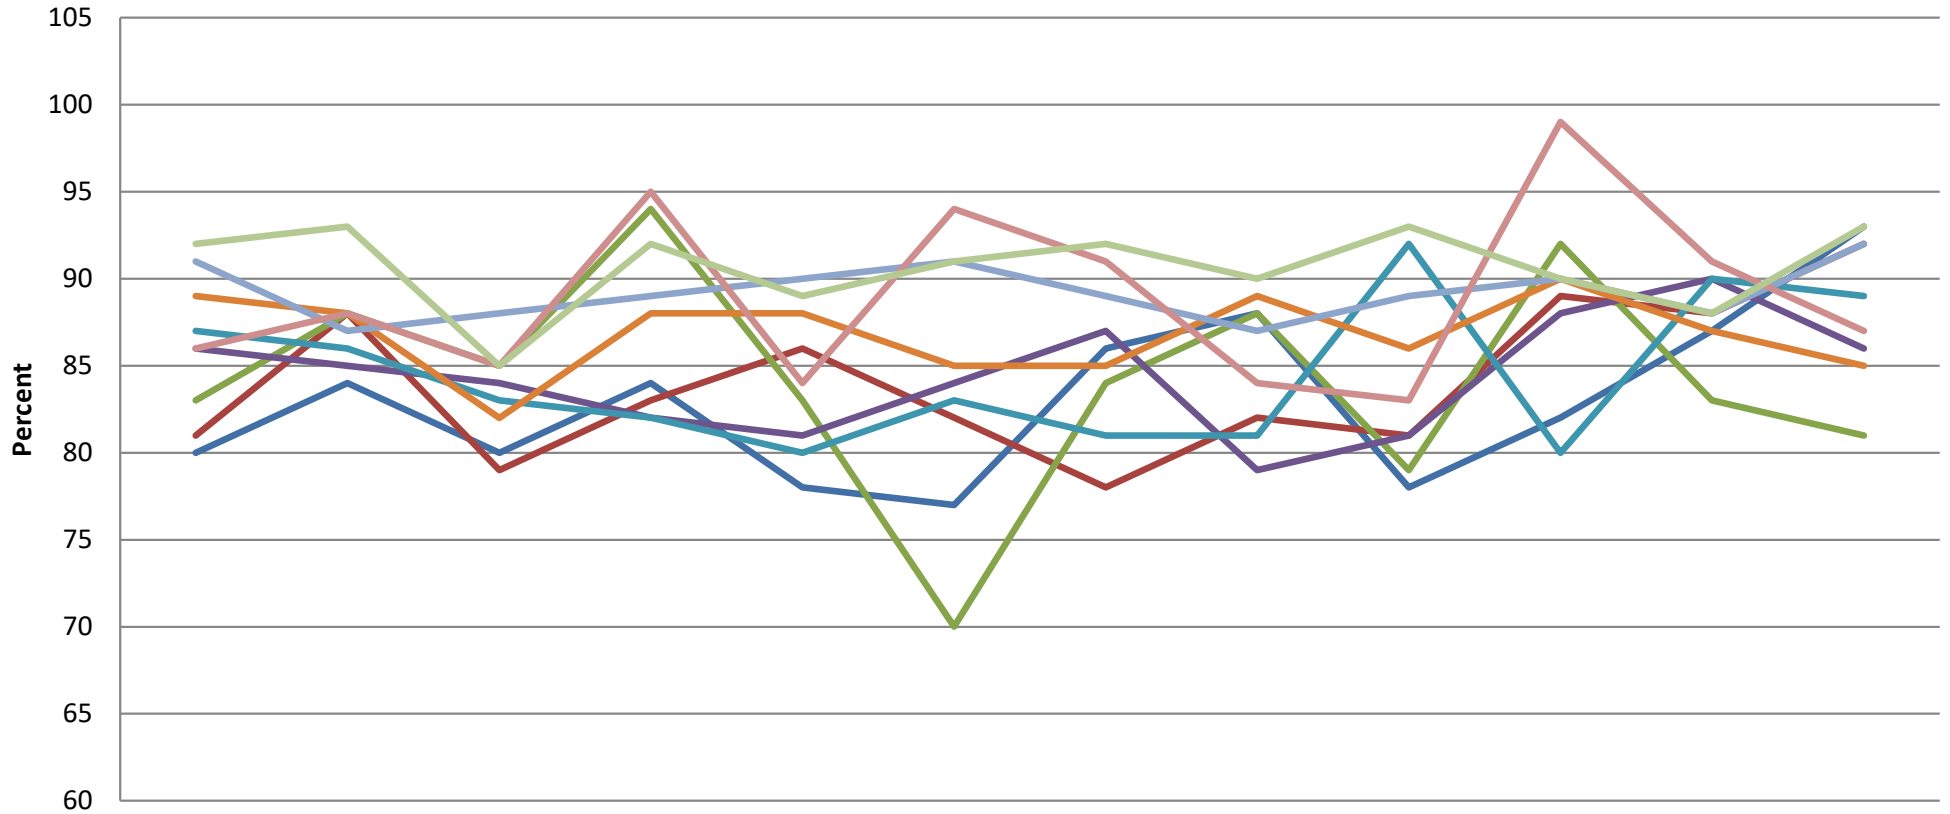

AIUA Retention (by Zone) (as of December 2019)

	Jan-19	Feb-19	Mar-19	Apr-19	May-19	Jun-19	Jul-19	Aug-19	Sep-19	Oct-19	Nov-19	Dec-19
— Gulf Front	80	84	80	84	78	77	86	88	78	82	87	93
— Zone 1 Baldwin	81	88	79	83	86	82	78	82	81	89	88	92
— Zone 1 Mobile	83	88	85	94	83	70	84	88	79	92	83	81
— Zone 2 Baldwin	86	85	84	82	81	84	87	79	81	88	90	86
— Zone 2 Mobile	87	86	83	82	80	83	81	81	92	80	90	89
— Zone 3 Baldwin	89	88	82	88	88	85	85	89	86	90	87	85
— Zone 3 Mobile	91	87	88	89	90	91	89	87	89	90	88	92
— Zone 4 Baldwin	86	88	85	95	84	94	91	84	83	99	91	87
— Zone 4 Mobile	92	93	85	92	89	91	92	90	93	90	88	93