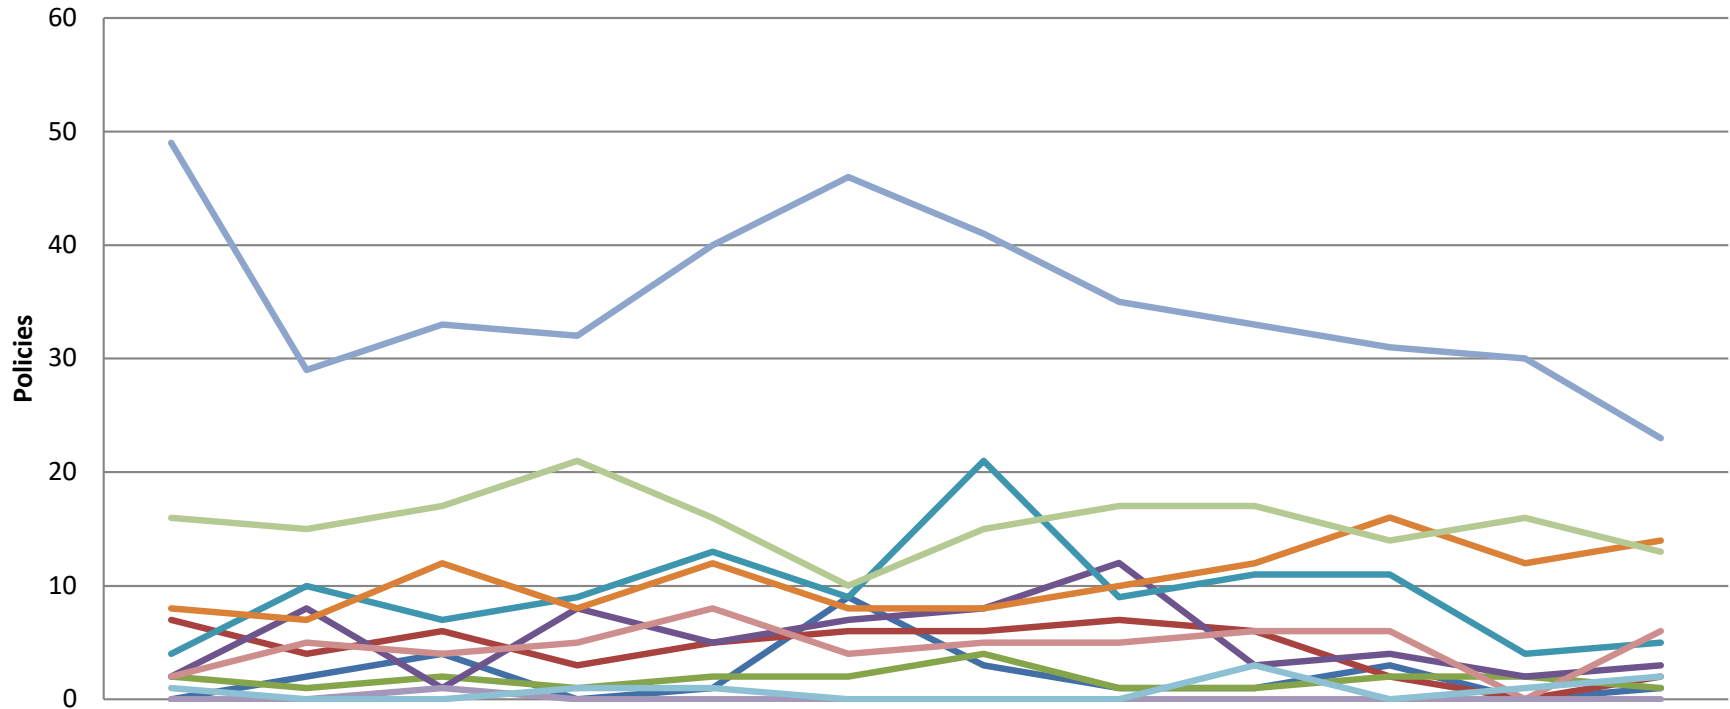

AIUA New Business (by Zone) (as of December 2019)

	Jan-19	Feb-19	Mar-19	Apr-19	May-19	Jun-19	Jul-19	Aug-19	Sep-19	Oct-19	Nov-19	Dec-19
— Gulf Front	0	2	4	0	1	9	3	1	1	3	0	1
— Zone 1 Baldwin	7	4	6	3	5	6	6	7	6	2	0	2
— Zone 1 Mobile	2	1	2	1	2	2	4	1	1	2	2	1
— Zone 2 Baldwin	2	8	1	8	5	7	8	12	3	4	2	3
— Zone 2 Mobile	4	10	7	9	13	9	21	9	11	11	4	5
— Zone 3 Baldwin	8	7	12	8	12	8	8	10	12	16	12	14
— Zone 3 Mobile	49	29	33	32	40	46	41	35	33	31	30	23
— Zone 4 Baldwin	2	5	4	5	8	4	5	5	6	6	0	6
— Zone 4 Mobile	16	15	17	21	16	10	15	17	17	14	16	13
— Zone 5 Baldwin	0	0	1	0	0	0	0	0	0	0	0	0
— Zone 5 Mobile	1	0	0	1	1	0	0	0	3	0	1	2