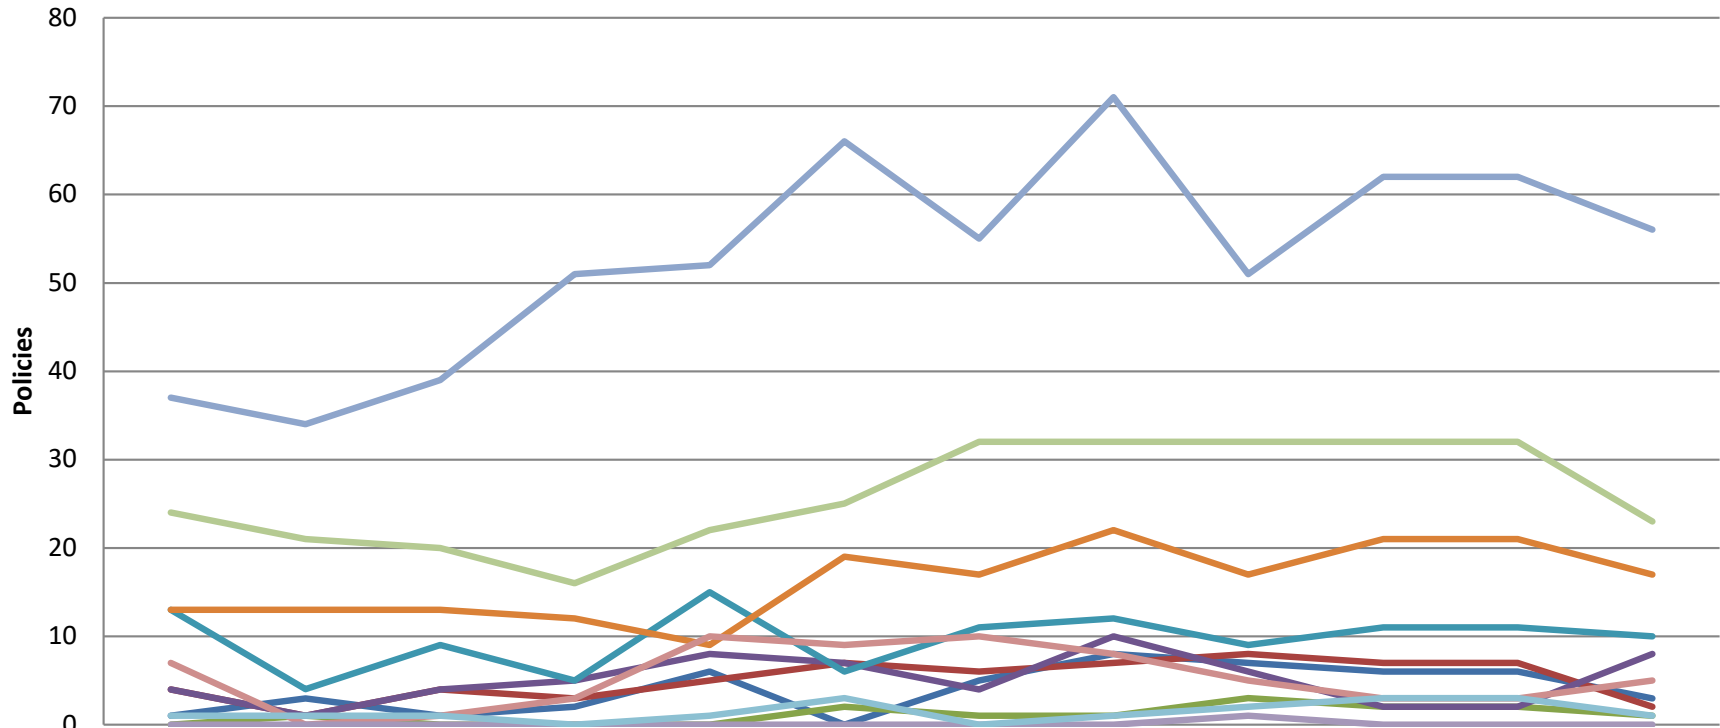

AIUA New Business (by Zone) (as of December 2020)

	Jan-20	Feb-20	Mar-20	Apr-20	May-20	Jun-20	Jul-20	Aug-20	Sep-20	Oct-20	Nov-20	Dec-20
— Gulf Front	1	3	1	2	6	0	5	8	7	6	6	3
— Zone 1 Baldwin	4	1	4	3	5	7	6	7	8	7	7	2
— Zone 1 Mobile	0	1	0	0	0	2	1	1	3	2	2	1
— Zone 2 Baldwin	4	1	4	5	8	7	4	10	6	2	2	8
— Zone 2 Mobile	13	4	9	5	15	6	11	12	9	11	11	10
— Zone 3 Baldwin	13	13	13	12	9	19	17	22	17	21	21	17
— Zone 3 Mobile	37	34	39	51	52	66	55	71	51	62	62	56
— Zone 4 Baldwin	7	0	1	3	10	9	10	8	5	3	3	5
— Zone 4 Mobile	24	21	20	16	22	25	32	32	32	32	32	23
— Zone 5 Baldwin	0	0	0	0	0	0	0	0	1	0	0	0
— Zone 5 Mobile	1	1	1	0	1	3	0	1	2	3	3	1