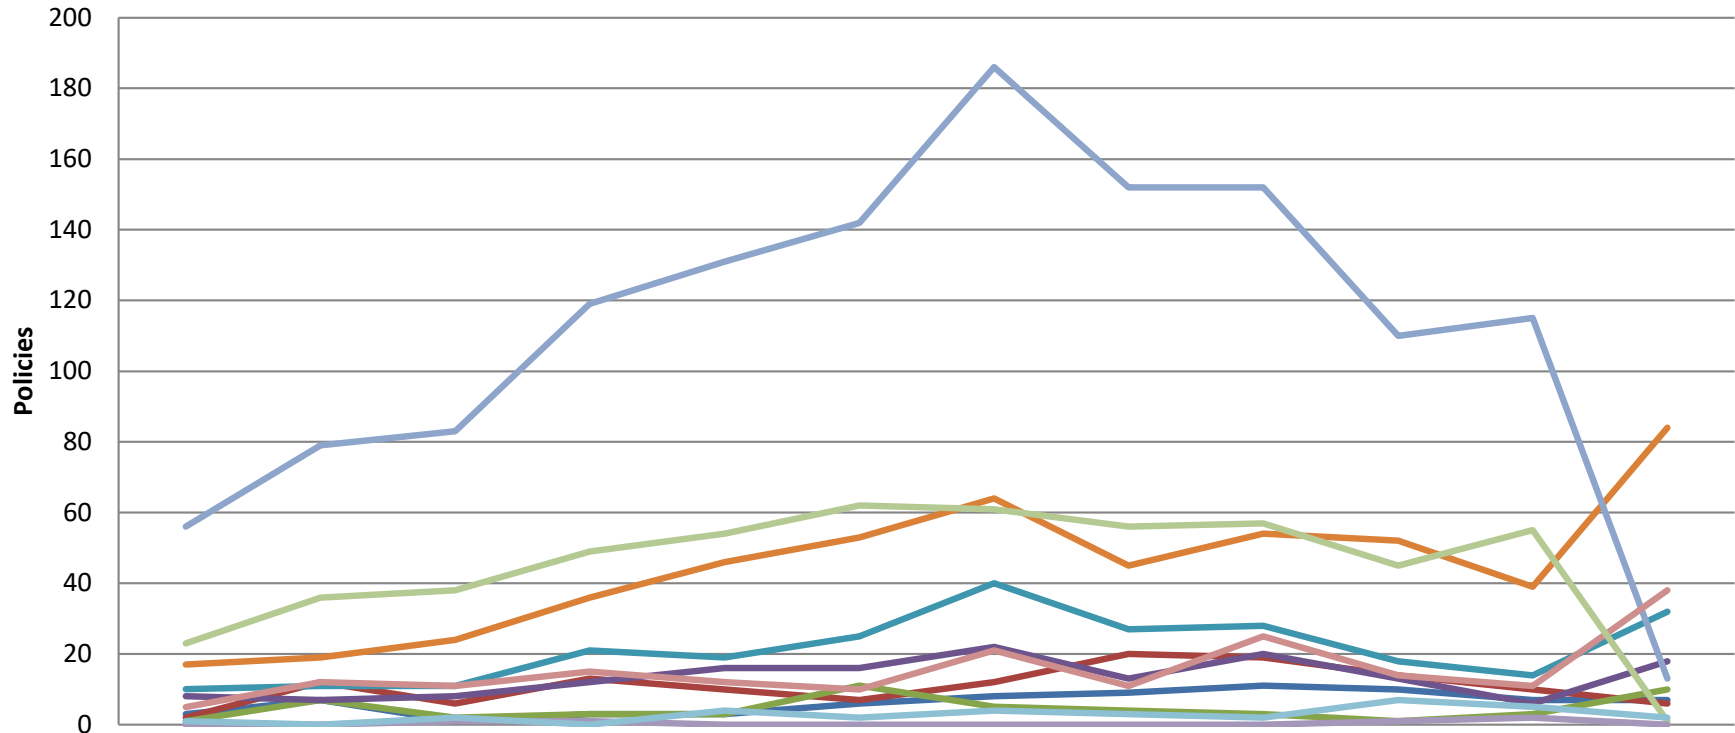

AIUA New Business (by Zone) (as of November 2021)

	Dec-20	Jan-21	Feb-21	Mar-21	Apr-21	May-21	Jun-21	Jul-21	Aug-21	Sep-21	Oct-21	Nov-21
— Gulf Front	3	7	1	3	3	6	8	9	11	10	7	7
— Zone 1 Baldwin	2	12	6	13	10	7	12	20	19	14	10	6
— Zone 1 Mobile	1	7	2	3	3	11	5	4	3	1	3	10
— Zone 2 Baldwin	8	7	8	12	16	16	22	13	20	13	6	18
— Zone 2 Mobile	10	11	11	21	19	25	40	27	28	18	14	32
— Zone 3 Baldwin	17	19	24	36	46	53	64	45	54	52	39	84
— Zone 3 Mobile	56	79	83	119	131	142	186	152	152	110	115	13
— Zone 4 Baldwin	5	12	11	15	12	10	21	11	25	14	11	38
— Zone 4 Mobile	23	36	38	49	54	62	61	56	57	45	55	1
— Zone 5 Baldwin	0	0	1	1	0	0	0	0	0	1	2	0
— Zone 5 Mobile	1	0	2	0	4	2	4	3	2	7	5	2