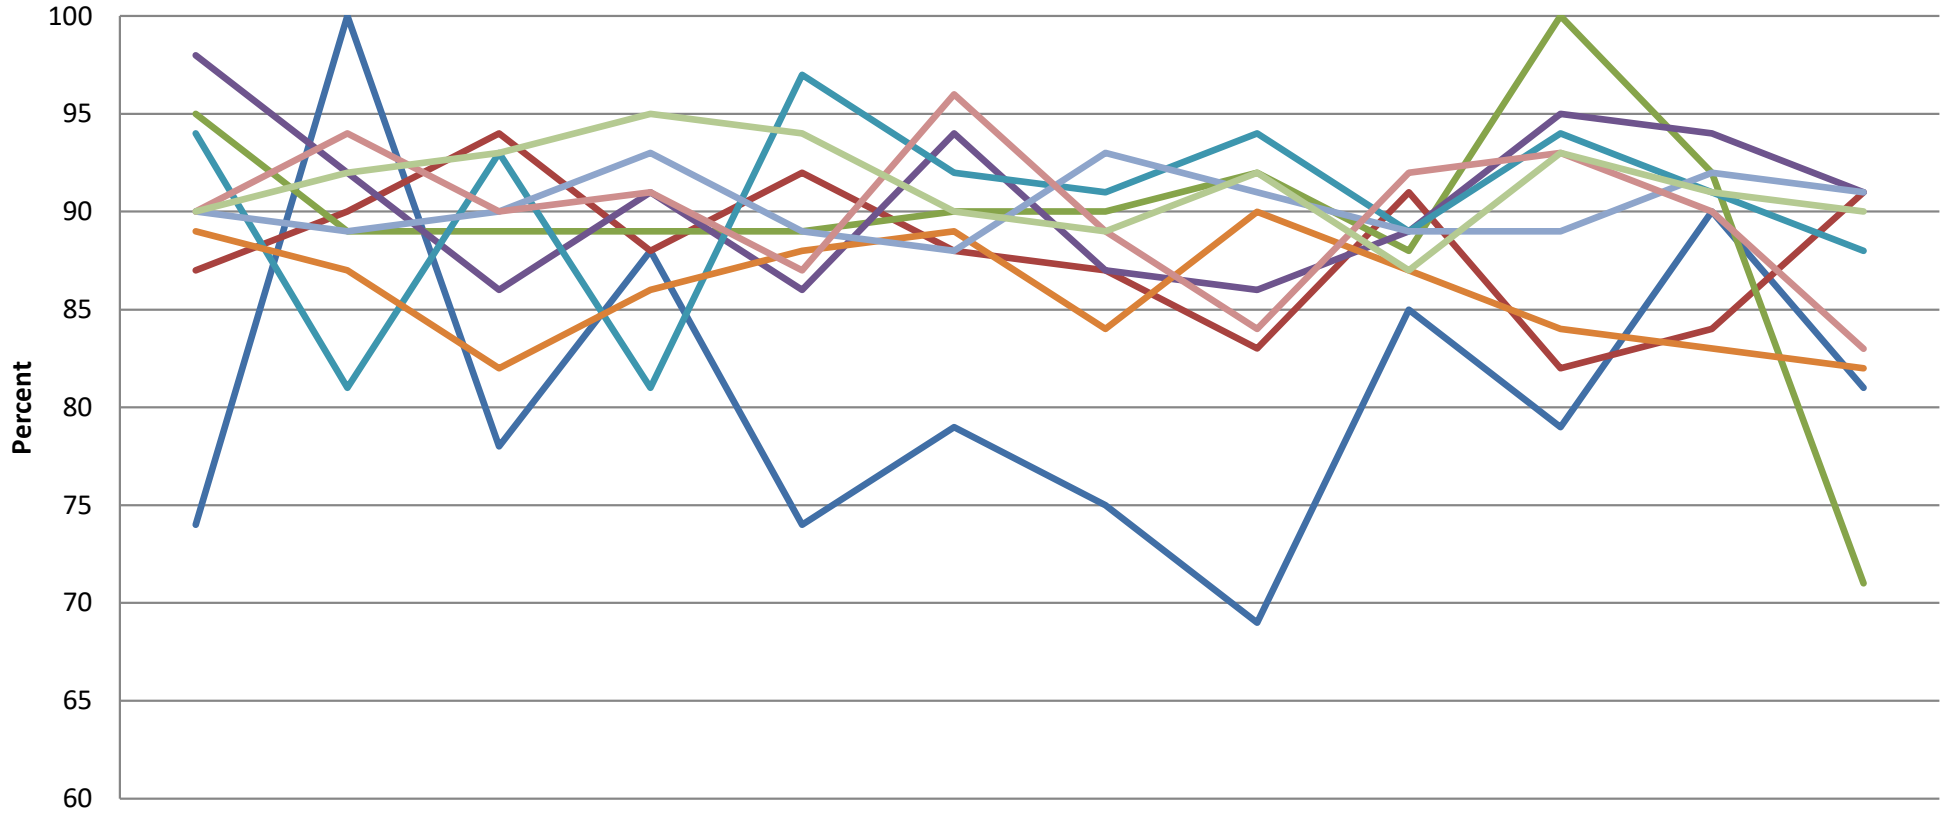

AIUA Retention (by Zone) (as of November 2021)

	Dec-20	Jan-21	Feb-21	Mar-21	Apr-21	May-21	Jun-21	Jul-21	Jul-21	Aug-21	Sep-21	Oct-21	Nov-21
— Gulf Front	74	100	78	88	74	79	75	69	69	85	79	90	81
— Zone 1 Baldwin	87	90	94	88	92	88	87	83	83	91	82	84	91
— Zone 1 Mobile	95	89	89	89	89	90	90	92	92	88	100	92	71
— Zone 2 Baldwin	98	92	86	91	86	94	87	86	86	89	95	94	91
— Zone 2 Mobile	94	81	93	81	97	92	91	94	94	89	94	91	88
— Zone 3 Baldwin	89	87	82	86	88	89	84	90	90	87	84	83	82
— Zone 3 Mobile	90	89	90	93	89	88	93	91	91	89	89	92	91
— Zone 4 Baldwin	90	94	90	91	87	96	89	84	84	92	93	90	83
— Zone 4 Mobile	90	92	93	95	94	90	89	92	92	87	93	91	90