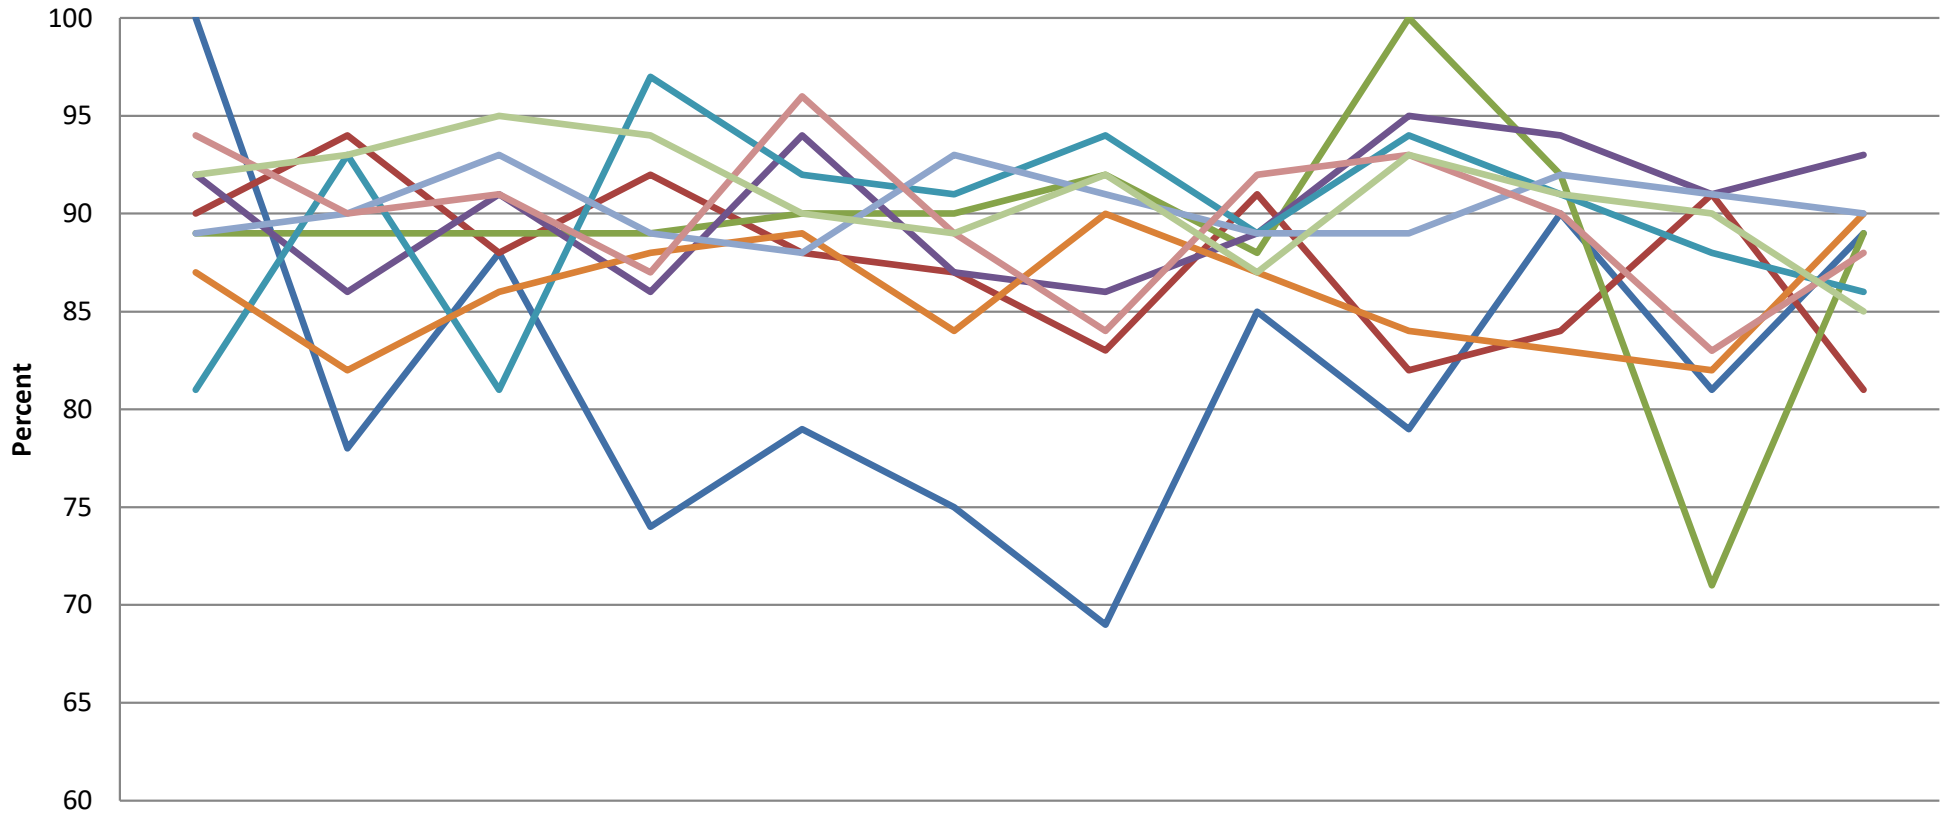

AIUA Retention (by Zone) (as of December 2021)

| | Jan-21 | Feb-21 | Mar-21 | Apr-21 | May-21 | Jun-21 | Jul-21 | Jul-21 | Aug-21 | Sep-21 | Oct-21 | Nov-21 | Dec-21 |
|------------------|--------|--------|--------|--------|--------|--------|--------|--------|--------|--------|--------|--------|--------|
| — Gulf Front | 100 | 78 | 88 | 74 | 79 | 75 | 69 | 69 | 85 | 79 | 90 | 81 | 89 |
| — Zone 1 Baldwin | 90 | 94 | 88 | 92 | 88 | 87 | 83 | 83 | 91 | 82 | 84 | 91 | 81 |
| — Zone 1 Mobile | 89 | 89 | 89 | 89 | 90 | 90 | 92 | 92 | 88 | 100 | 92 | 71 | 89 |
| — Zone 2 Baldwin | 92 | 86 | 91 | 86 | 94 | 87 | 86 | 86 | 89 | 95 | 94 | 91 | 93 |
| — Zone 2 Mobile | 81 | 93 | 81 | 97 | 92 | 91 | 94 | 94 | 89 | 94 | 91 | 88 | 86 |
| — Zone 3 Baldwin | 87 | 82 | 86 | 88 | 89 | 84 | 90 | 90 | 87 | 84 | 83 | 82 | 90 |
| — Zone 3 Mobile | 89 | 90 | 93 | 89 | 88 | 93 | 91 | 91 | 89 | 89 | 92 | 91 | 90 |
| — Zone 4 Baldwin | 94 | 90 | 91 | 87 | 96 | 89 | 84 | 84 | 92 | 93 | 90 | 83 | 88 |
| — Zone 4 Mobile | 92 | 93 | 95 | 94 | 90 | 89 | 92 | 92 | 87 | 93 | 91 | 90 | 85 |