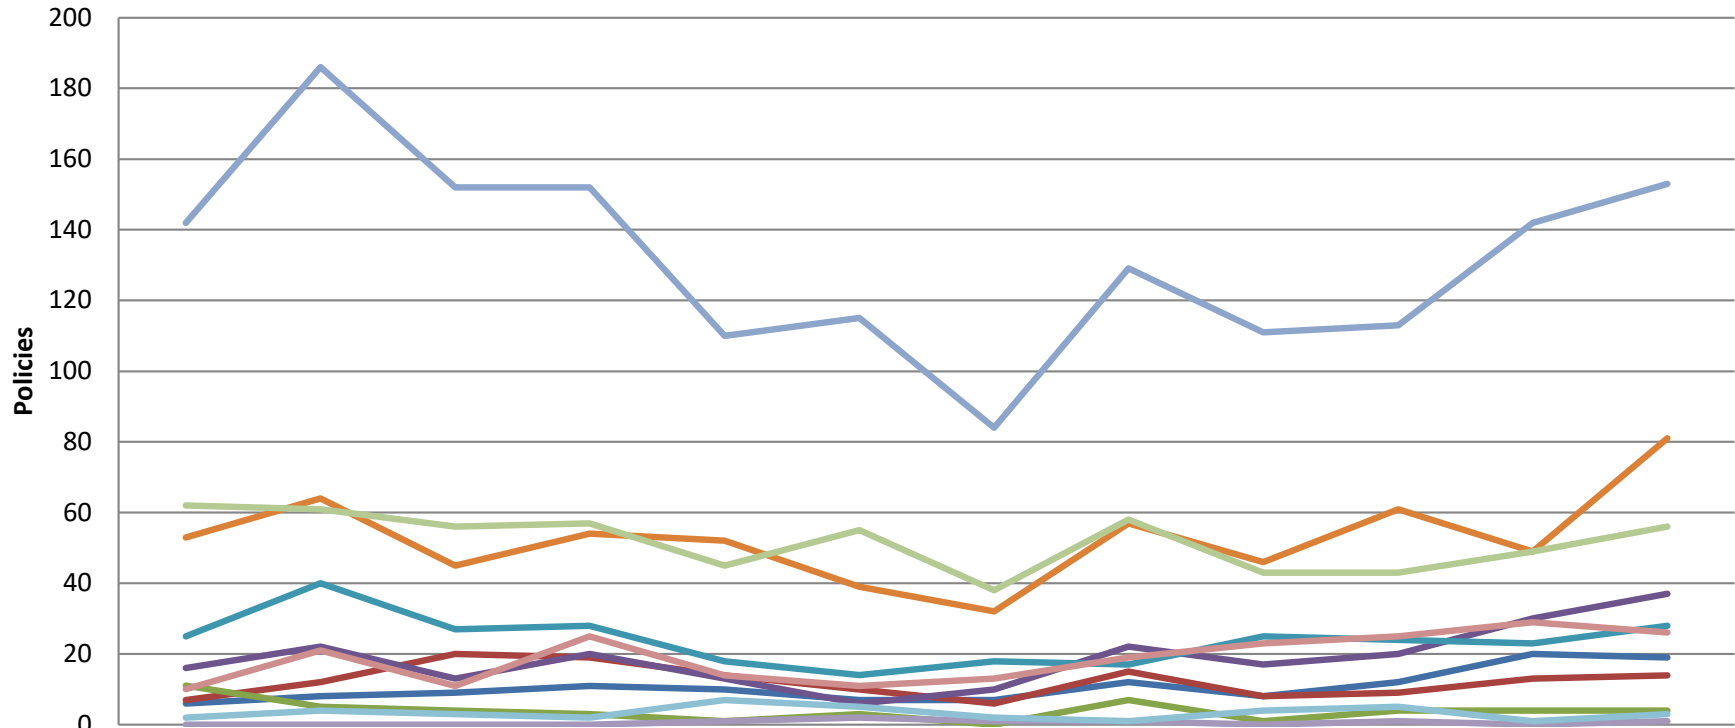

## AIUA New Business (by Zone) (as of April 2022)

	May-21	Jun-21	Jul-21	Aug-21	Sep-21	Oct-21	Nov-21	Dec-21	Jan-22	Feb-22	Mar-22	Apr-22
— Gulf Front	6	8	9	11	10	7	7	12	8	12	20	19
— Zone 1 Baldwin	7	12	20	19	14	10	6	15	8	9	13	14
— Zone 1 Mobile	11	5	4	3	1	3	0	7	1	4	4	4
— Zone 2 Baldwin	16	22	13	20	13	6	10	22	17	20	30	37
— Zone 2 Mobile	25	40	27	28	18	14	18	17	25	24	23	28
— Zone 3 Baldwin	53	64	45	54	52	39	32	57	46	61	49	81
— Zone 3 Mobile	142	186	152	152	110	115	84	129	111	113	142	153
— Zone 4 Baldwin	10	21	11	25	14	11	13	19	23	25	29	26
— Zone 4 Mobile	62	61	56	57	45	55	38	58	43	43	49	56
— Zone 5 Baldwin	0	0	0	0	1	2	1	1	0	1	0	1
— Zone 5 Mobile	2	4	3	2	7	5	2	1	4	5	1	3