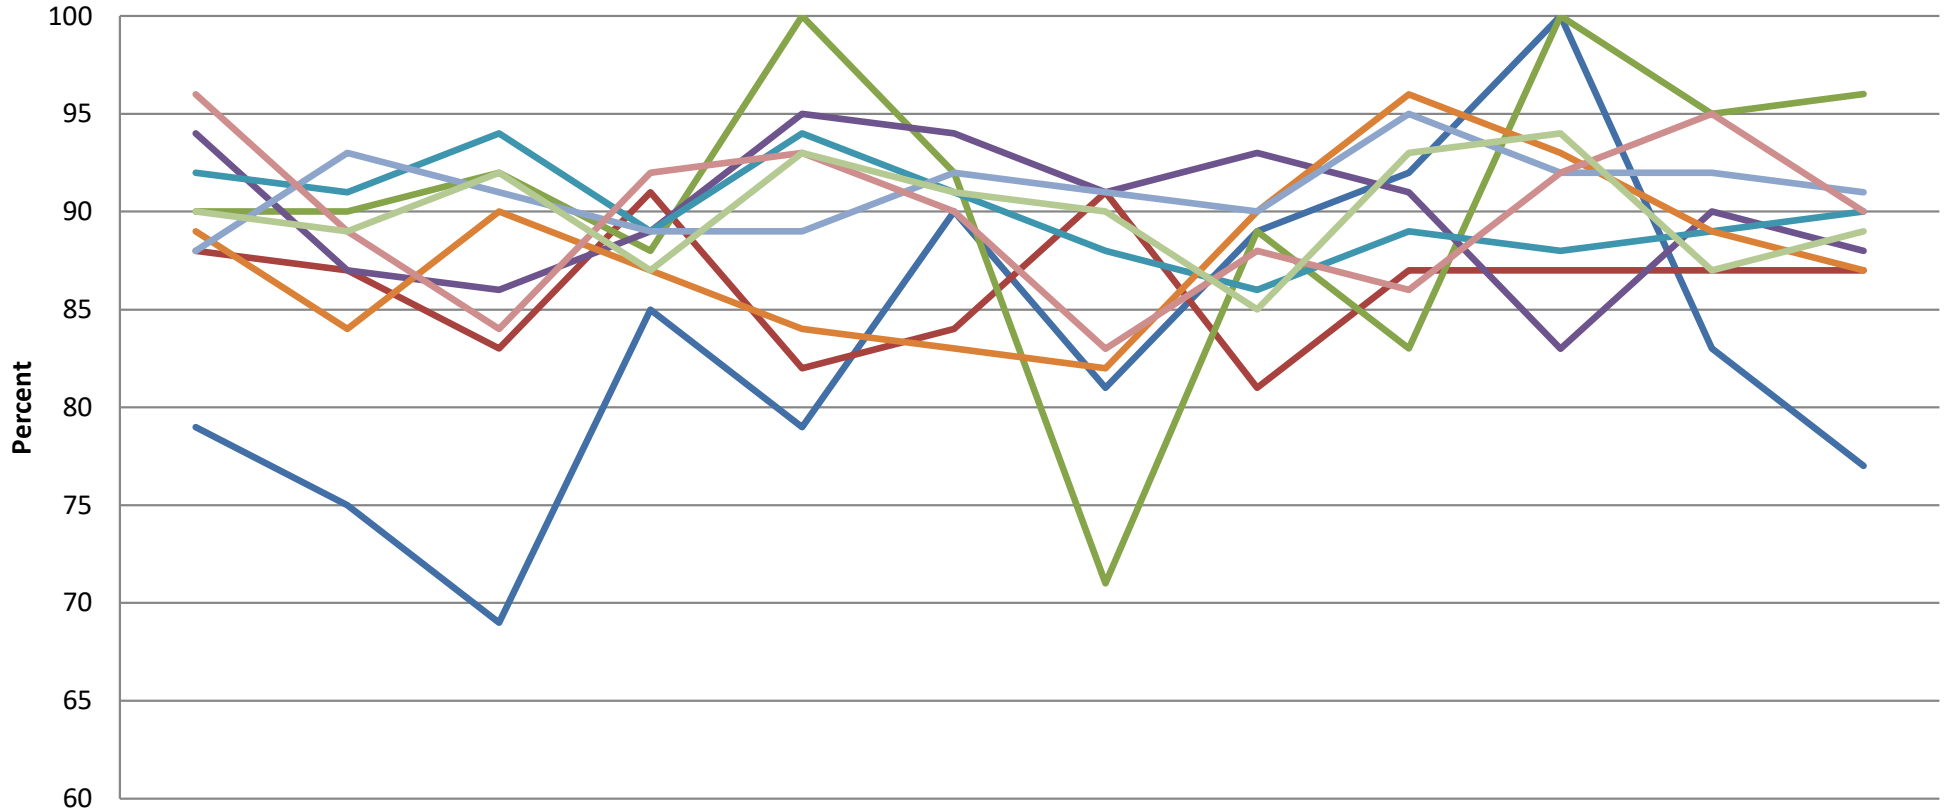

AIUA Retention (by Zone) (as of April 2022)

	May-21	Jun-21	Jul-21	Jul-21	Aug-21	Sep-21	Oct-21	Nov-21	Dec-21	Jan-22	Feb-22	Mar-22	Apr-22
— Gulf Front	79	75	69	69	85	79	90	81	89	92	100	83	77
— Zone 1 Baldwin	88	87	83	83	91	82	84	91	81	87	87	87	87
— Zone 1 Mobile	90	90	92	92	88	100	92	71	89	83	100	95	96
— Zone 2 Baldwin	94	87	86	86	89	95	94	91	93	91	83	90	88
— Zone 2 Mobile	92	91	94	94	89	94	91	88	86	89	88	89	90
— Zone 3 Baldwin	89	84	90	90	87	84	83	82	90	96	93	89	87
— Zone 3 Mobile	88	93	91	91	89	89	92	91	90	95	92	92	91
— Zone 4 Baldwin	96	89	84	84	92	93	90	83	88	86	92	95	90
— Zone 4 Mobile	90	89	92	92	87	93	91	90	85	93	94	87	89