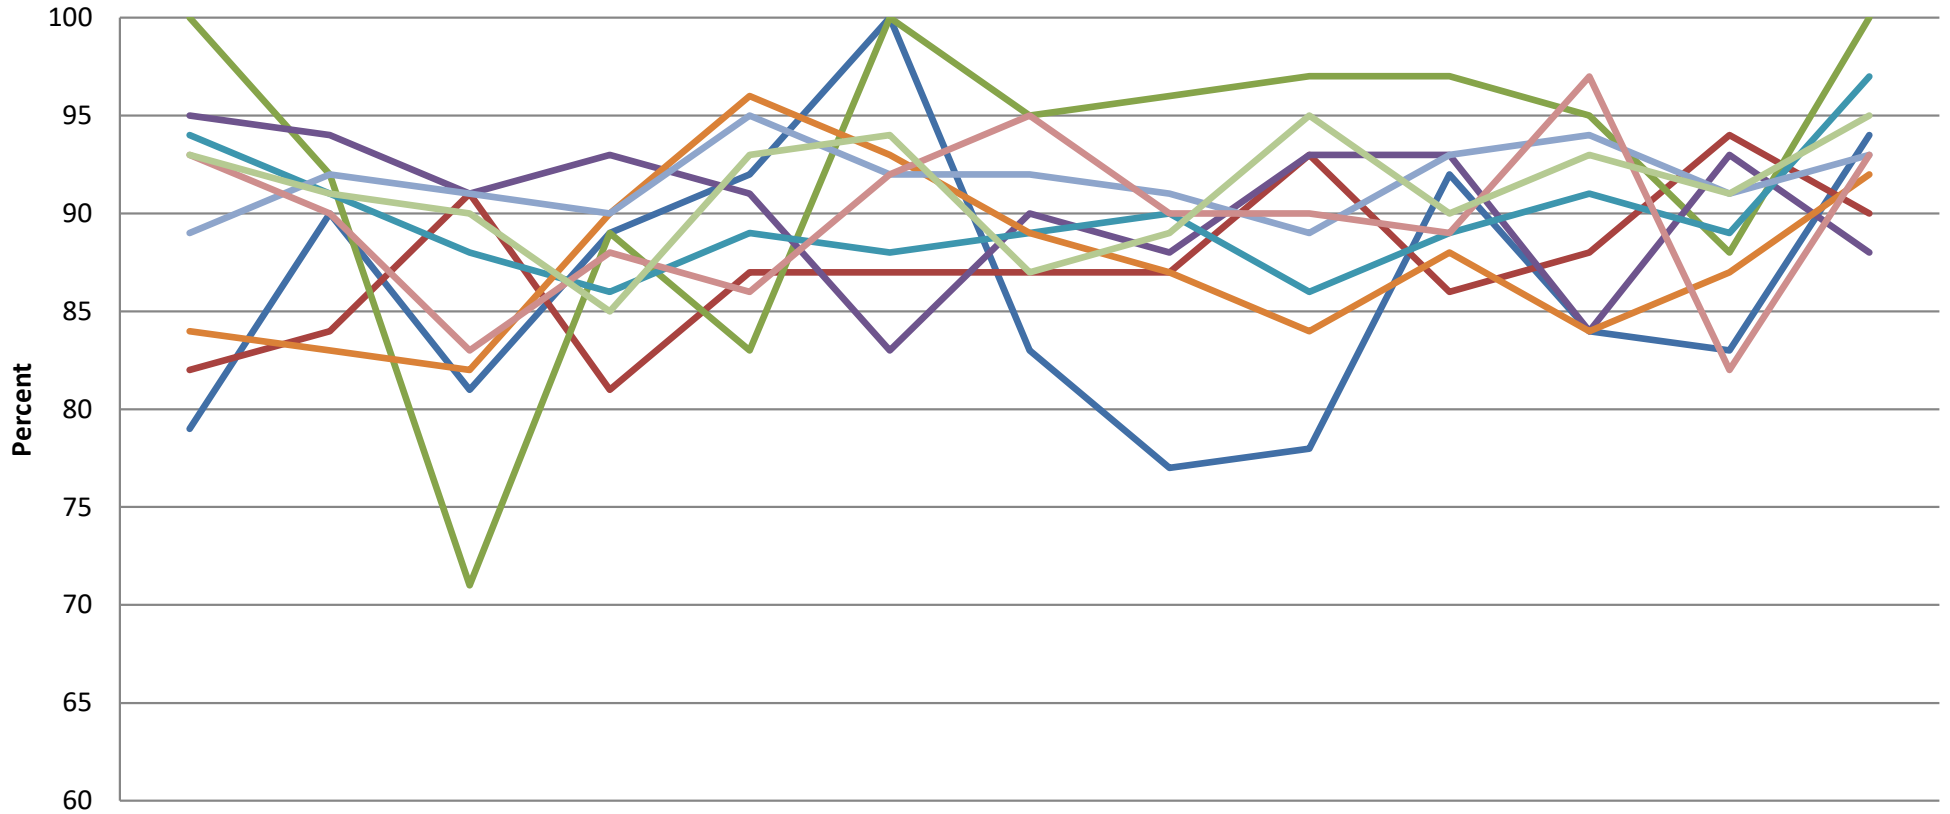

AIUA Retention (by Zone) (as of September 2022)

	Sep-21	Oct-21	Nov-21	Dec-21	Jan-22	Feb-22	Mar-22	Apr-22	May-22	Jun-22	Jul-22	Aug-22	Sep-22
— Gulf Front	79	90	81	89	92	100	83	77	78	92	84	83	94
— Zone 1 Baldwin	82	84	91	81	87	87	87	87	93	86	88	94	90
— Zone 1 Mobile	100	92	71	89	83	100	95	96	97	97	95	88	100
— Zone 2 Baldwin	95	94	91	93	91	83	90	88	93	93	84	93	88
— Zone 2 Mobile	94	91	88	86	89	88	89	90	86	89	91	89	97
— Zone 3 Baldwin	84	83	82	90	96	93	89	87	84	88	84	87	92
— Zone 3 Mobile	89	92	91	90	95	92	92	91	89	93	94	91	93
— Zone 4 Baldwin	93	90	83	88	86	92	95	90	90	89	97	82	93
— Zone 4 Mobile	93	91	90	85	93	94	87	89	95	90	93	91	95