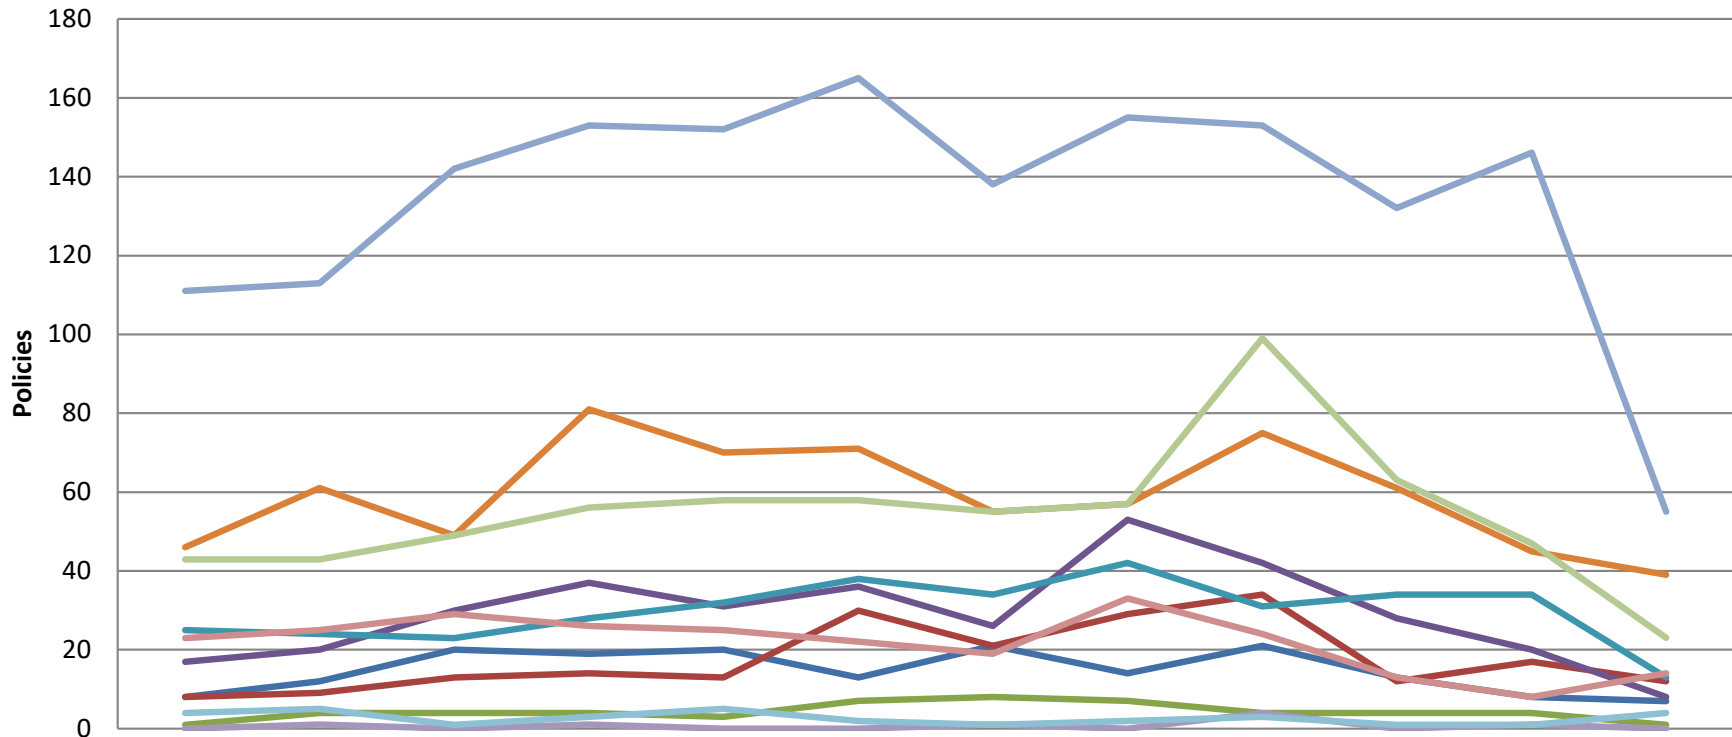

AIUA New Business (by Zone) (as of December 2022)

	Jan-22	Feb-22	Mar-22	Apr-22	May-22	Jun-22	Jul-22	Aug-22	Sep-22	Oct-22	Nov-22	Dec-22
— Gulf Front	8	12	20	19	20	13	21	14	21	13	8	7
— Zone 1 Baldwin	8	9	13	14	13	30	21	29	34	12	17	12
— Zone 1 Mobile	1	4	4	4	3	7	8	7	4	4	4	1
— Zone 2 Baldwin	17	20	30	37	31	36	26	53	42	28	20	8
— Zone 2 Mobile	25	24	23	28	32	38	34	42	31	34	34	13
— Zone 3 Baldwin	46	61	49	81	70	71	55	57	75	61	45	39
— Zone 3 Mobile	111	113	142	153	152	165	138	155	153	132	146	55
— Zone 4 Baldwin	23	25	29	26	25	22	19	33	24	13	8	14
— Zone 4 Mobile	43	43	49	56	58	58	55	57	99	63	47	23
— Zone 5 Baldwin	0	1	0	1	0	0	1	0	4	0	1	0
— Zone 5 Mobile	4	5	1	3	5	2	1	2	3	1	1	4