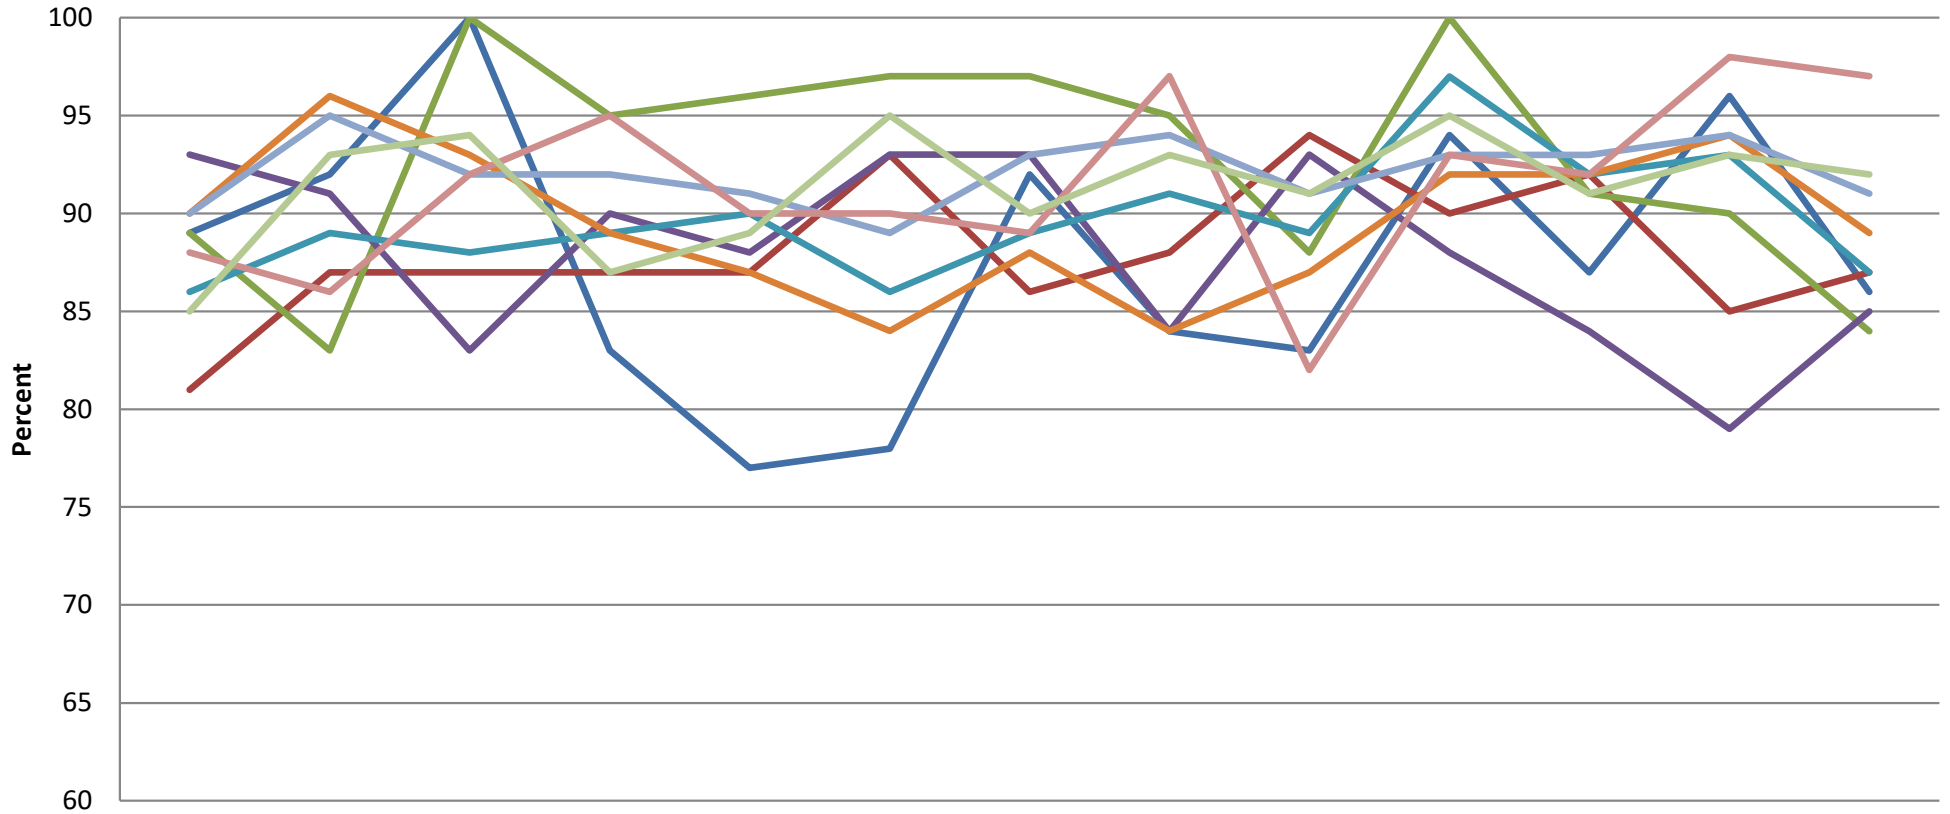

AIUA Retention (by Zone) (as of December 2022)

	Dec-21	Jan-22	Feb-22	Mar-22	Apr-22	May-22	Jun-22	Jul-22	Aug-22	Sep-22	Oct-22	Nov-22	Dec-22
— Gulf Front	89	92	100	83	77	78	92	84	83	94	87	96	86
— Zone 1 Baldwin	81	87	87	87	87	93	86	88	94	90	92	85	87
— Zone 1 Mobile	89	83	100	95	96	97	97	95	88	100	91	90	84
— Zone 2 Baldwin	93	91	83	90	88	93	93	84	93	88	84	79	85
— Zone 2 Mobile	86	89	88	89	90	86	89	91	89	97	92	93	87
— Zone 3 Baldwin	90	96	93	89	87	84	88	84	87	92	92	94	89
— Zone 3 Mobile	90	95	92	92	91	89	93	94	91	93	93	94	91
— Zone 4 Baldwin	88	86	92	95	90	90	89	97	82	93	92	98	97
— Zone 4 Mobile	85	93	94	87	89	95	90	93	91	95	91	93	92