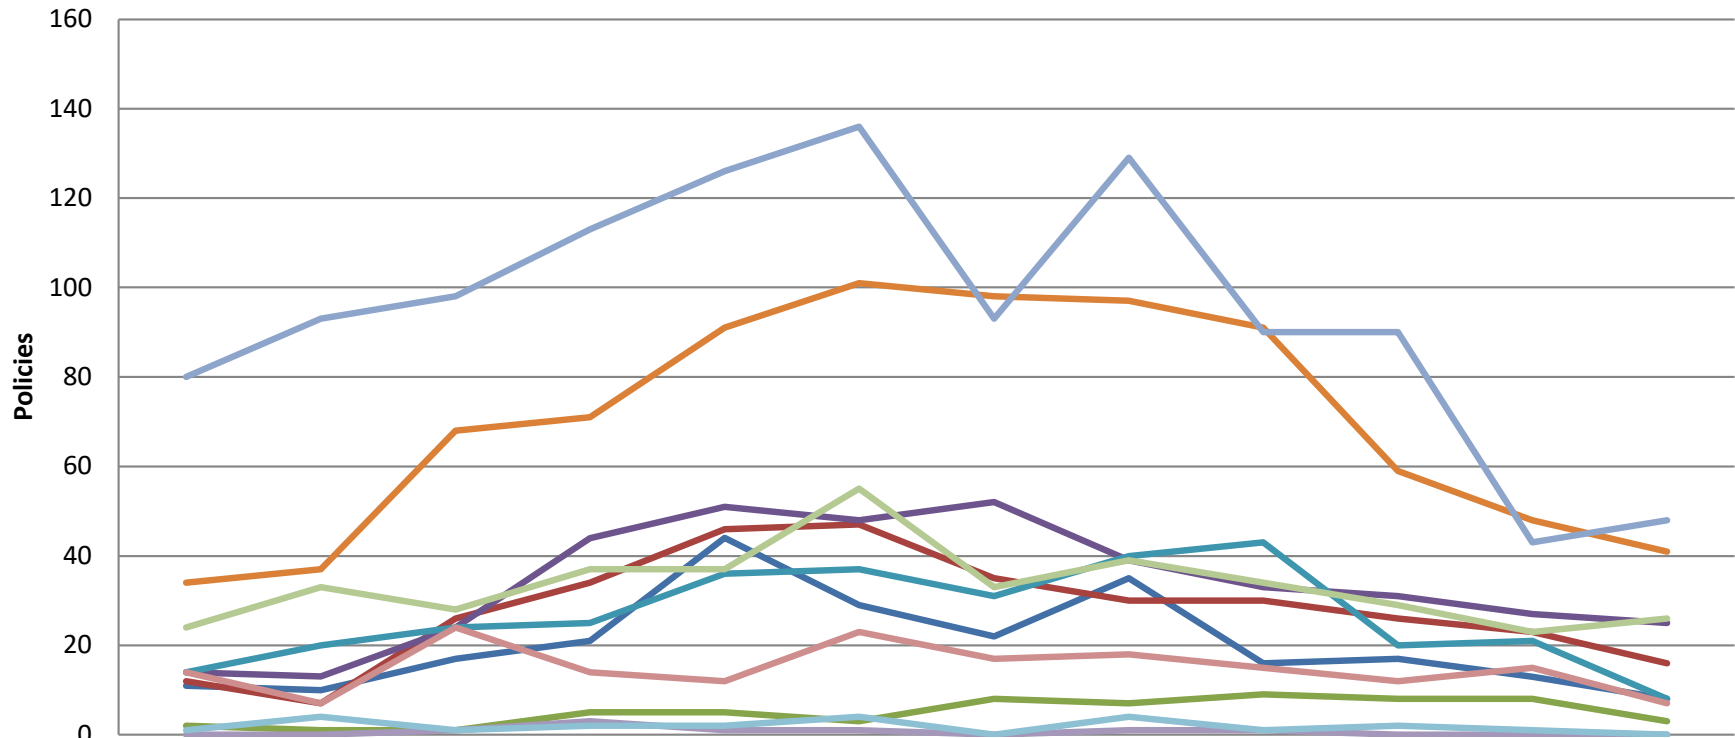

AIUA New Business (by Zone) (as of December 2023)

	Jan-23	Feb-23	Mar-23	Apr-23	May-23	Jun-23	Jul-23	Aug-23	Sep-23	Oct-23	Nov-23	Dec-23
— Gulf Front	11	10	17	21	44	29	22	35	16	17	13	8
— Zone 1 Baldwin	12	7	26	34	46	47	35	30	30	26	23	16
— Zone 1 Mobile	2	1	1	5	5	3	8	7	9	8	8	3
— Zone 2 Baldwin	14	13	24	44	51	48	52	39	33	31	27	25
— Zone 2 Mobile	14	20	24	25	36	37	31	40	43	20	21	8
— Zone 3 Baldwin	34	37	68	71	91	101	98	97	91	59	48	41
— Zone 3 Mobile	80	93	98	113	126	136	93	129	90	90	43	48
— Zone 4 Baldwin	14	7	24	14	12	23	17	18	15	12	15	7
— Zone 4 Mobile	24	33	28	37	37	55	33	39	34	29	23	26
— Zone 5 Baldwin	0	0	1	3	1	1	0	1	1	0	0	0
— Zone 5 Mobile	1	4	1	2	2	4	0	4	1	2	1	0