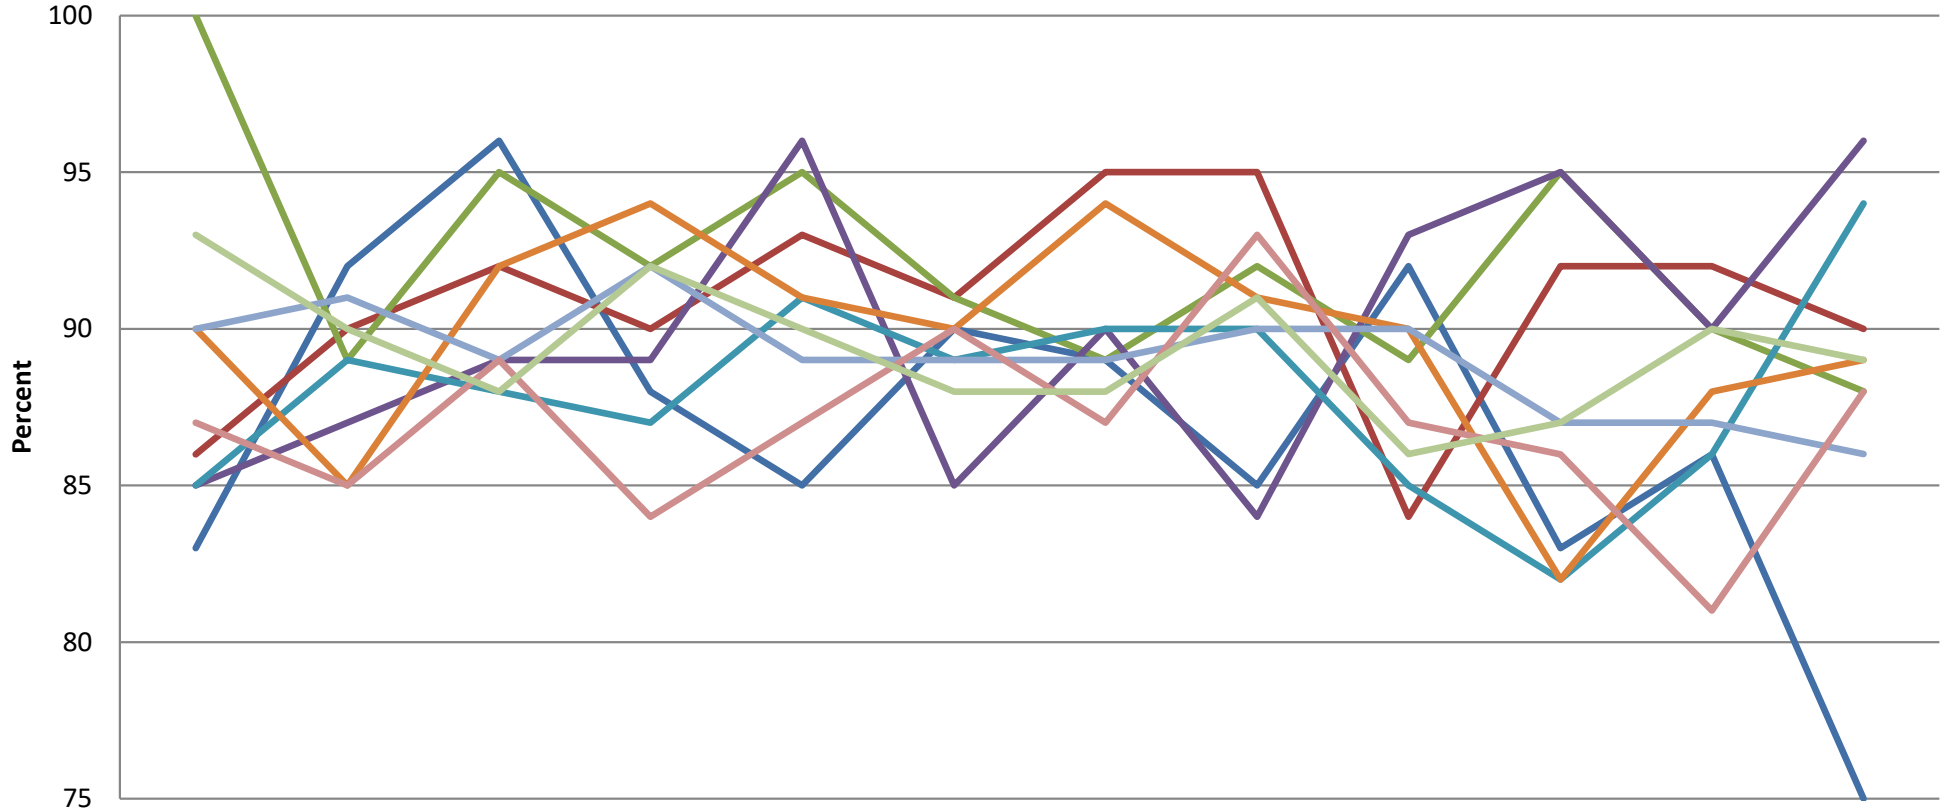

AIUA Retention (by Zone) (as of December 2023)

	Jan-23	Feb-23	Mar-23	Apr-23	May-23	Jun-23	Jul-23	Aug-23	Sep-23	Oct-23	Nov-23	Dec-23
— Gulf Front	83	92	96	88	85	90	89	85	92	83	86	75
— Zone 1 Baldwin	86	90	92	90	93	91	95	95	84	92	92	90
— Zone 1 Mobile	100	89	95	92	95	91	89	92	89	95	90	88
— Zone 2 Baldwin	85	87	89	89	96	85	90	84	93	95	90	96
— Zone 2 Mobile	85	89	88	87	91	89	90	90	85	82	86	94
— Zone 3 Baldwin	90	85	92	94	91	90	94	91	90	82	88	89
— Zone 3 Mobile	90	91	89	92	89	89	89	90	90	87	87	86
— Zone 4 Baldwin	87	85	89	84	87	90	87	93	87	86	81	88
— Zone 4 Mobile	93	90	88	92	90	88	88	91	86	87	90	89