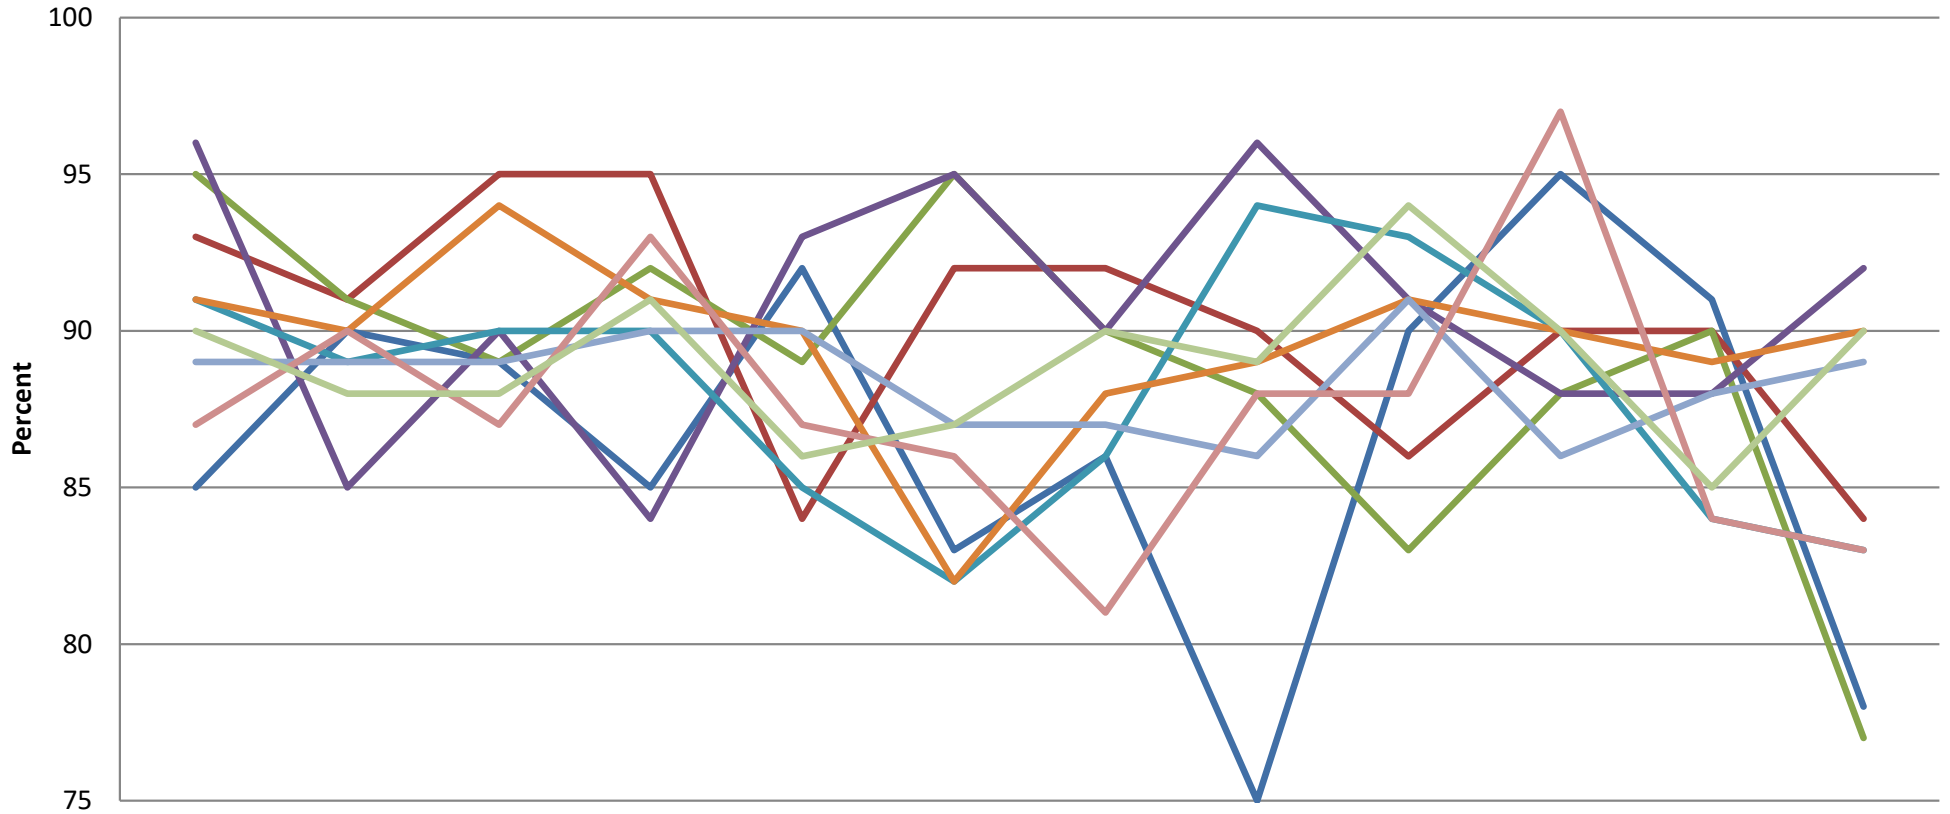

AIUA Retention (by Zone) (as of April 2024)

	May-23	Jun-23	Jul-23	Aug-23	Sep-23	Oct-23	Nov-23	Dec-23	Jan-24	Feb-24	Mar-24	Apr-24
— Gulf Front	85	90	89	85	92	83	86	75	90	95	91	78
— Zone 1 Baldwin	93	91	95	95	84	92	92	90	86	90	90	84
— Zone 1 Mobile	95	91	89	92	89	95	90	88	83	88	90	77
— Zone 2 Baldwin	96	85	90	84	93	95	90	96	91	88	88	92
— Zone 2 Mobile	91	89	90	90	85	82	86	94	93	90	84	83
— Zone 3 Baldwin	91	90	94	91	90	82	88	89	91	90	89	90
— Zone 3 Mobile	89	89	89	90	90	87	87	86	91	86	88	89
— Zone 4 Baldwin	87	90	87	93	87	86	81	88	88	97	84	83
— Zone 4 Mobile	90	88	88	91	86	87	90	89	94	90	85	90