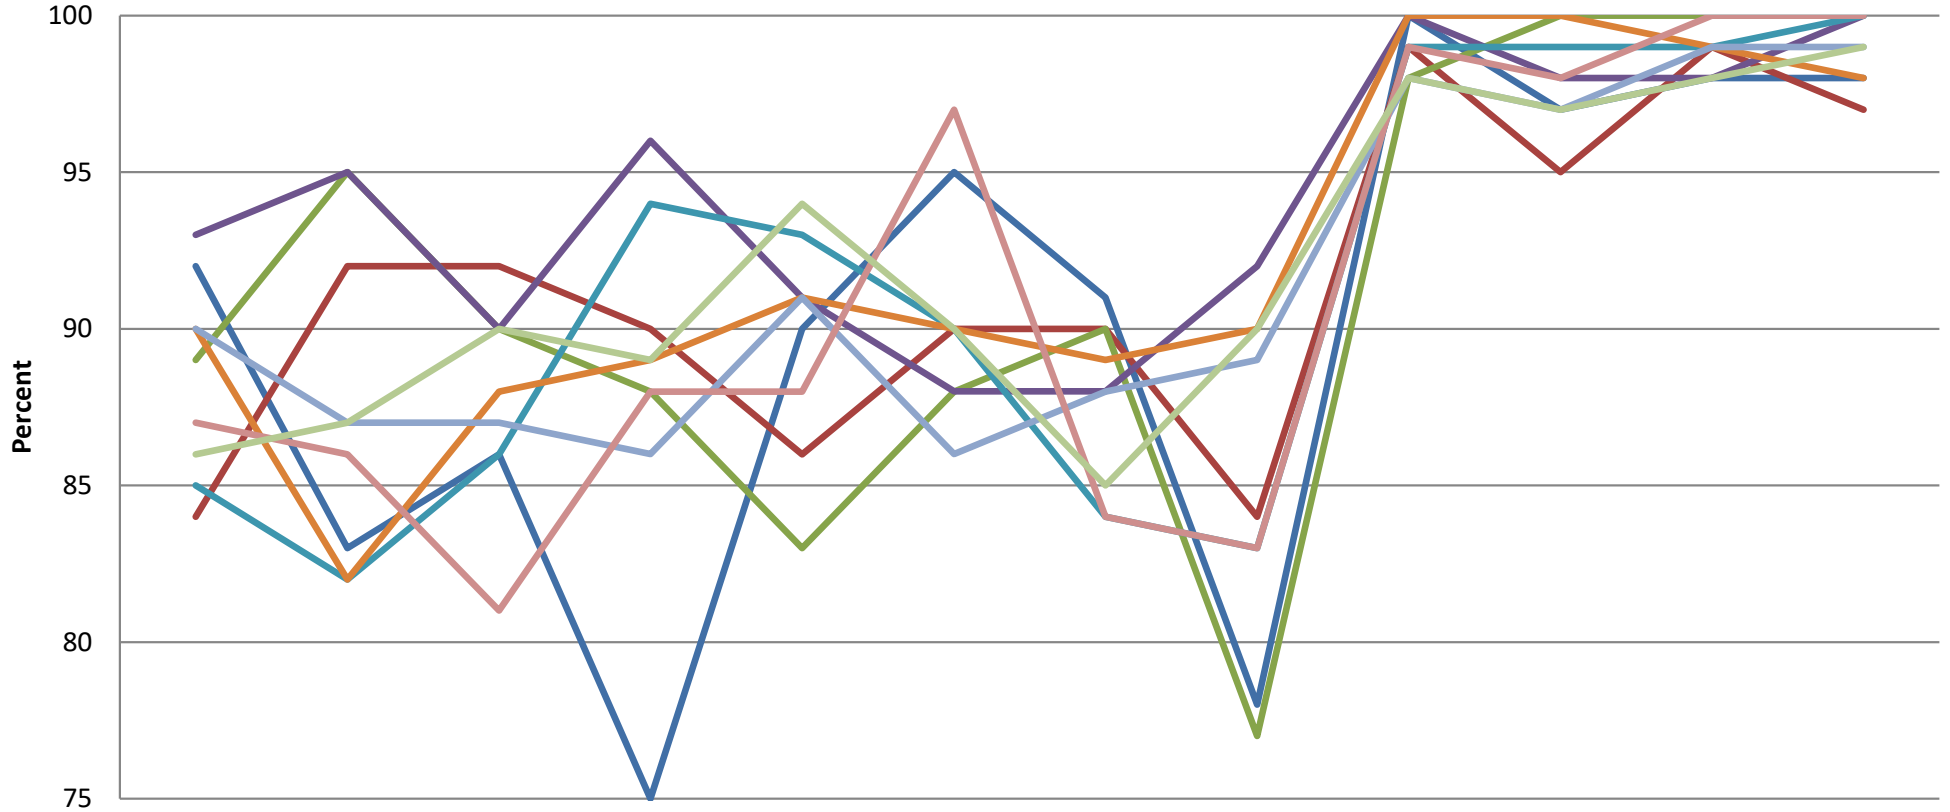

AIUA Retention (by Zone) (as of August 2024)

	Sep-23	Oct-23	Nov-23	Dec-23	Jan-24	Feb-24	Mar-24	Apr-24	May-24	Jun-24	Jul-24	Aug-24
— Gulf Front	92	83	86	75	90	95	91	78	100	97	98	98
— Zone 1 Baldwin	84	92	92	90	86	90	90	84	99	95	99	97
— Zone 1 Mobile	89	95	90	88	83	88	90	77	98	100	100	100
— Zone 2 Baldwin	93	95	90	96	91	88	88	92	100	98	98	100
— Zone 2 Mobile	85	82	86	94	93	90	84	83	99	99	99	100
— Zone 3 Baldwin	90	82	88	89	91	90	89	90	100	100	99	98
— Zone 3 Mobile	90	87	87	86	91	86	88	89	98	97	99	99
— Zone 4 Baldwin	87	86	81	88	88	97	84	83	99	98	100	100
— Zone 4 Mobile	86	87	90	89	94	90	85	90	98	97	98	99