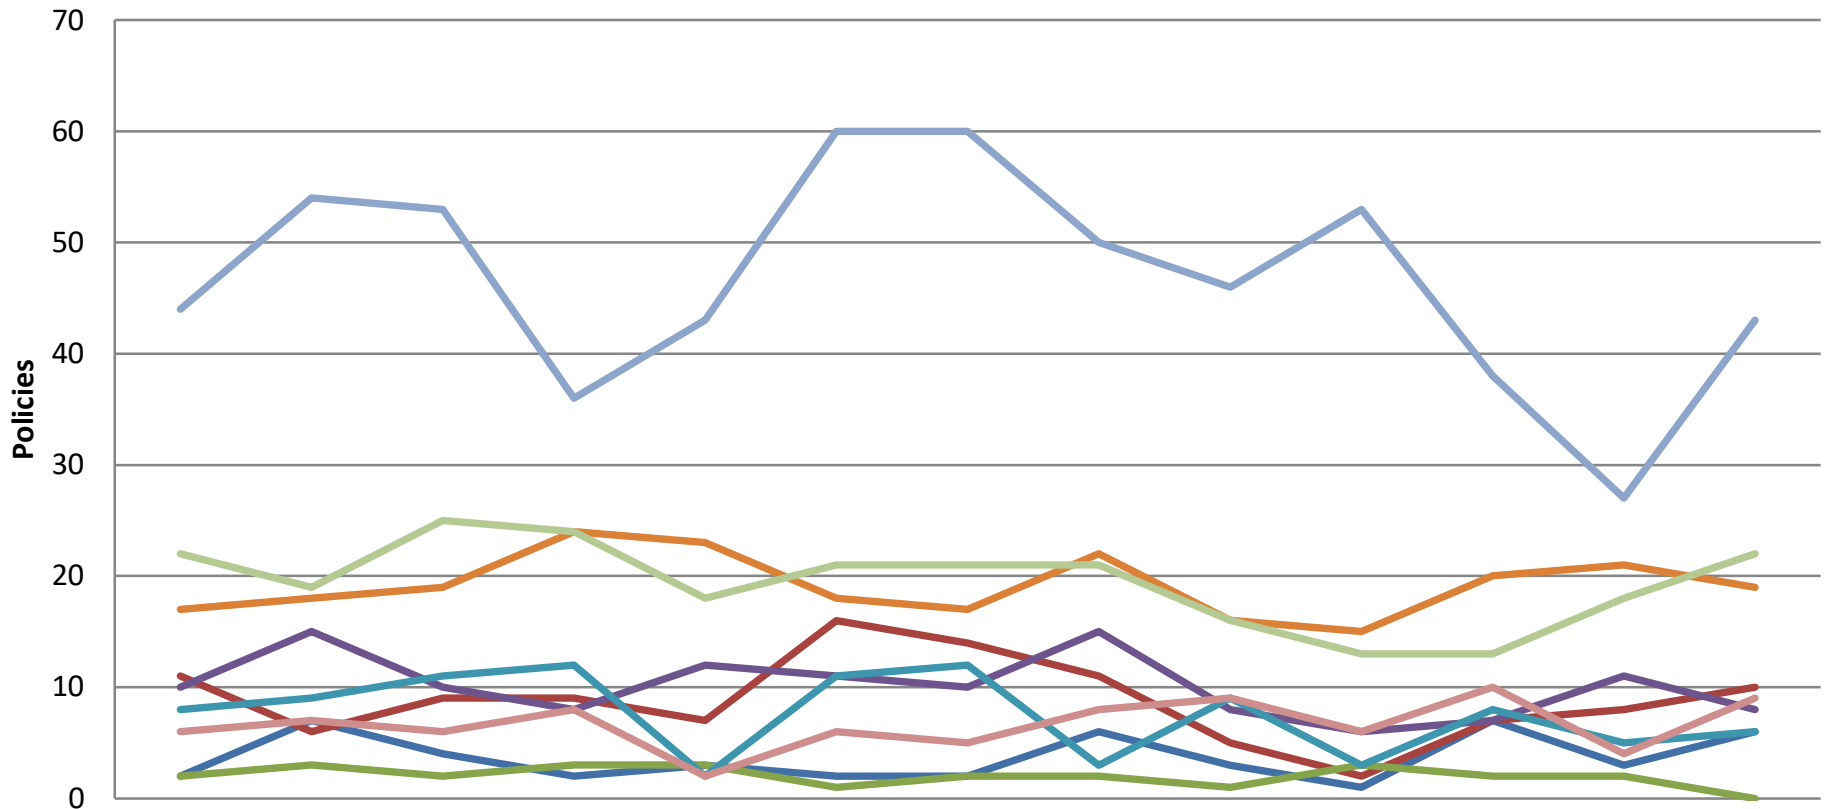

Cancellations (by Zone as of March 2026)

	Mar-25	Apr-25	May-25	Jun-25	Jul-25	Aug-25	Sep-25	Oct-25	Nov-25	Dec-25	Jan-26	Feb-26	Mar-26
— Gulf Front	2	7	4	2	3	2	2	6	3	1	7	3	6
— Zone 1 Baldwin	11	6	9	9	7	16	14	11	5	2	7	8	10
— Zone 1 Mobile	2	3	2	3	3	1	2	2	1	3	2	2	0
— Zone 2 Baldwin	10	15	10	8	12	11	10	15	8	6	7	11	8
— Zone 2 Mobile	8	9	11	12	2	11	12	3	9	3	8	5	6
— Zone 3 Baldwin	17	18	19	24	23	18	17	22	16	15	20	21	19
— Zone 3 Mobile	44	54	53	36	43	60	60	50	46	53	38	27	43
— Zone 4 Baldwin	6	7	6	8	2	6	5	8	9	6	10	4	9
— Zone 4 Mobile	22	19	25	24	18	21	21	21	16	13	13	18	22