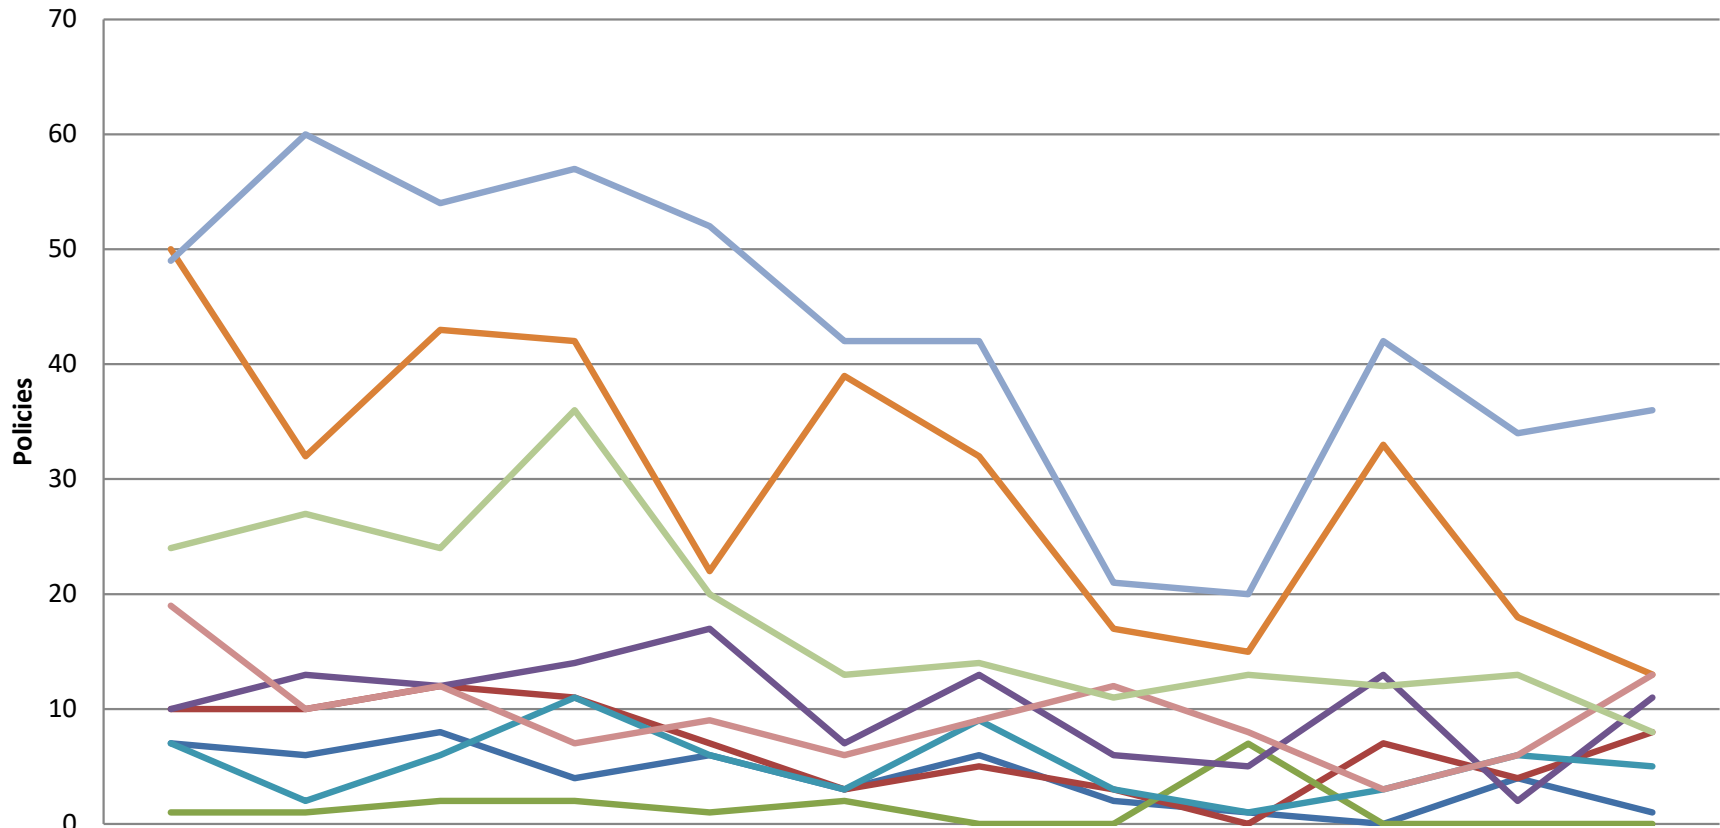

AIUA New Business (by Zone) (as of March 2026)

	Apr-25	May-25	Jun-25	Jul-25	Aug-25	Sep-25	Oct-25	Nov-25	Dec-25	Jan-26	Feb-26	Mar-26
— Gulf Front	7	6	8	4	6	3	6	2	1	0	4	1
— Zone 1 Baldwin	10	10	12	11	7	3	5	3	0	7	4	8
— Zone 1 Mobile	1	1	2	2	1	2	0	0	7	0	0	0
— Zone 2 Baldwin	10	13	12	14	17	7	13	6	5	13	2	11
— Zone 2 Mobile	7	2	6	11	6	3	9	3	1	3	6	5
— Zone 3 Baldwin	50	32	43	42	22	39	32	17	15	33	18	13
— Zone 3 Mobile	49	60	54	57	52	42	42	21	20	42	34	36
— Zone 4 Baldwin	19	10	12	7	9	6	9	12	8	3	6	13
— Zone 4 Mobile	24	27	24	36	20	13	14	11	13	12	13	8