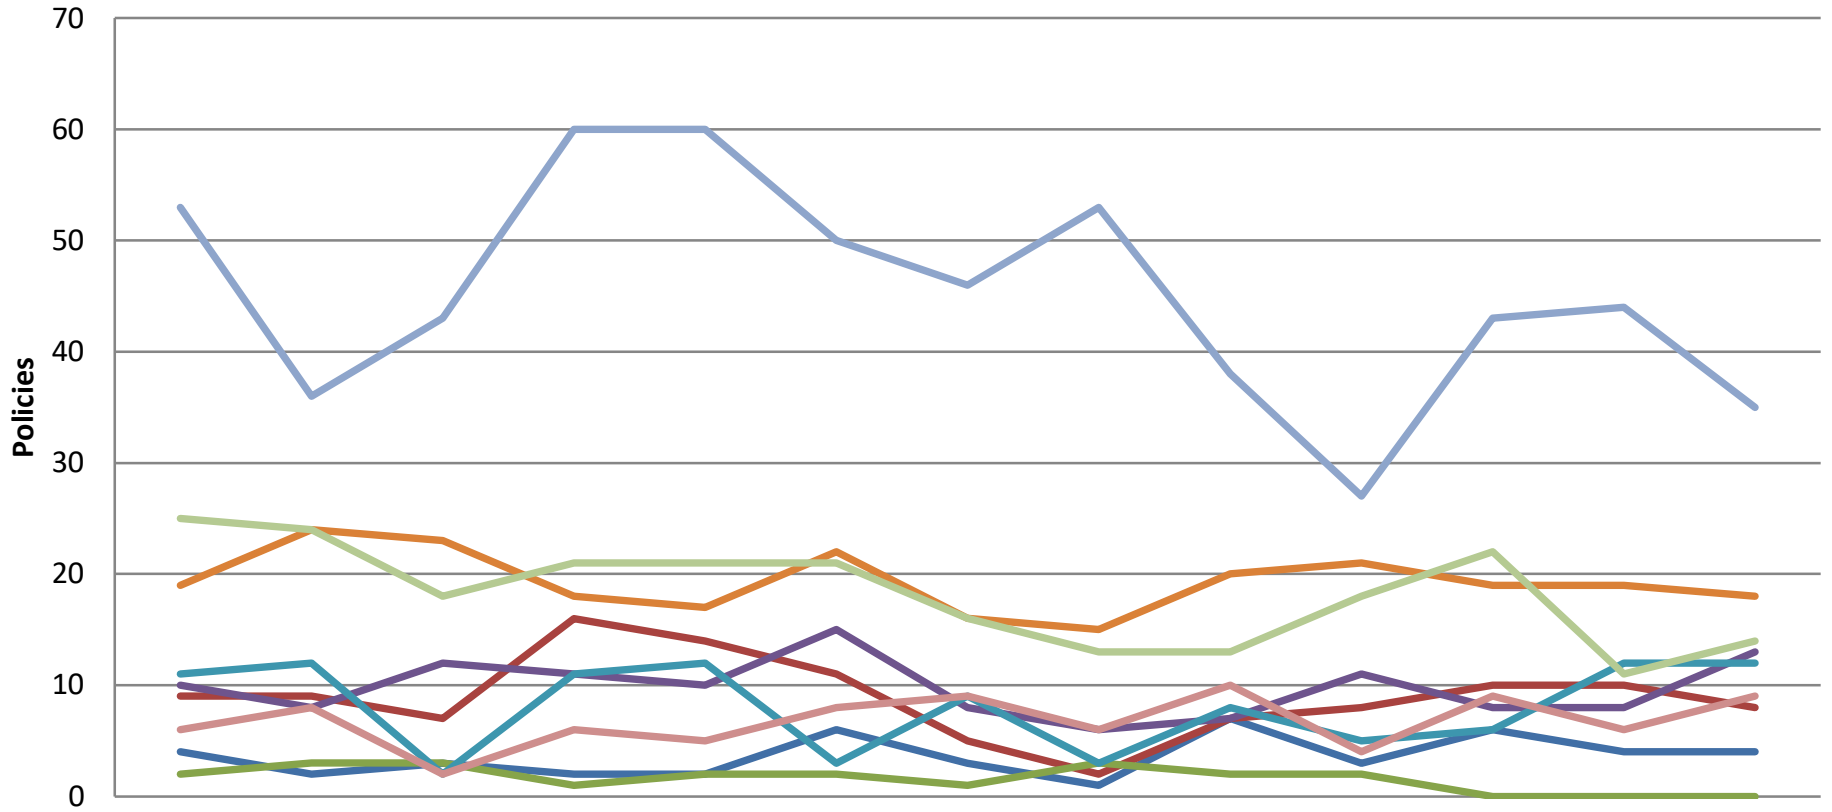

Cancellations (by Zone as of May 2026)

	May-25	Jun-25	Jul-25	Aug-25	Sep-25	Oct-25	Nov-25	Dec-25	Jan-26	Feb-26	Mar-26	Apr-26	May-26
— Gulf Front	4	2	3	2	2	6	3	1	7	3	6	4	4
— Zone 1 Baldwin	9	9	7	16	14	11	5	2	7	8	10	10	8
— Zone 1 Mobile	2	3	3	1	2	2	1	3	2	2	0	0	0
— Zone 2 Baldwin	10	8	12	11	10	15	8	6	7	11	8	8	13
— Zone 2 Mobile	11	12	2	11	12	3	9	3	8	5	6	12	12
— Zone 3 Baldwin	19	24	23	18	17	22	16	15	20	21	19	19	18
— Zone 3 Mobile	53	36	43	60	60	50	46	53	38	27	43	44	35
— Zone 4 Baldwin	6	8	2	6	5	8	9	6	10	4	9	6	9
— Zone 4 Mobile	25	24	18	21	21	21	16	13	13	18	22	11	14